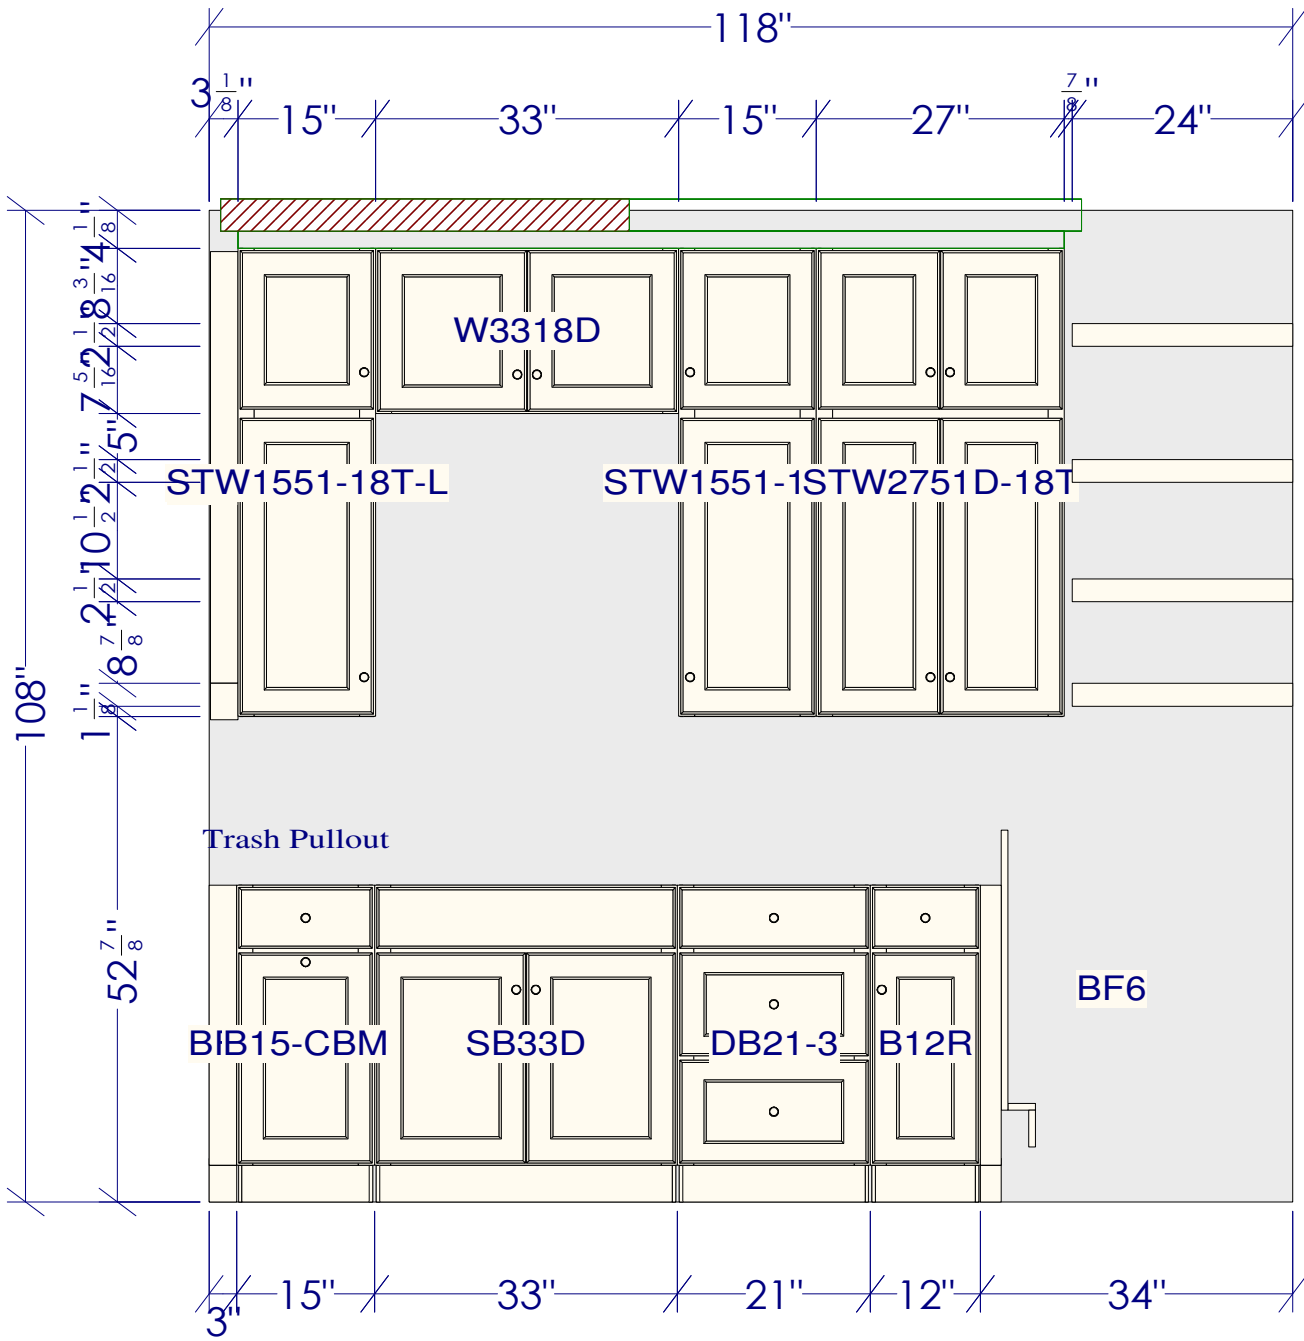

Note: This drawing is an artistic interpretation of the general appearance of the design. It is not meant to be an exact rendition.

Designed :4/12/2023
Printed: 6/30/2023