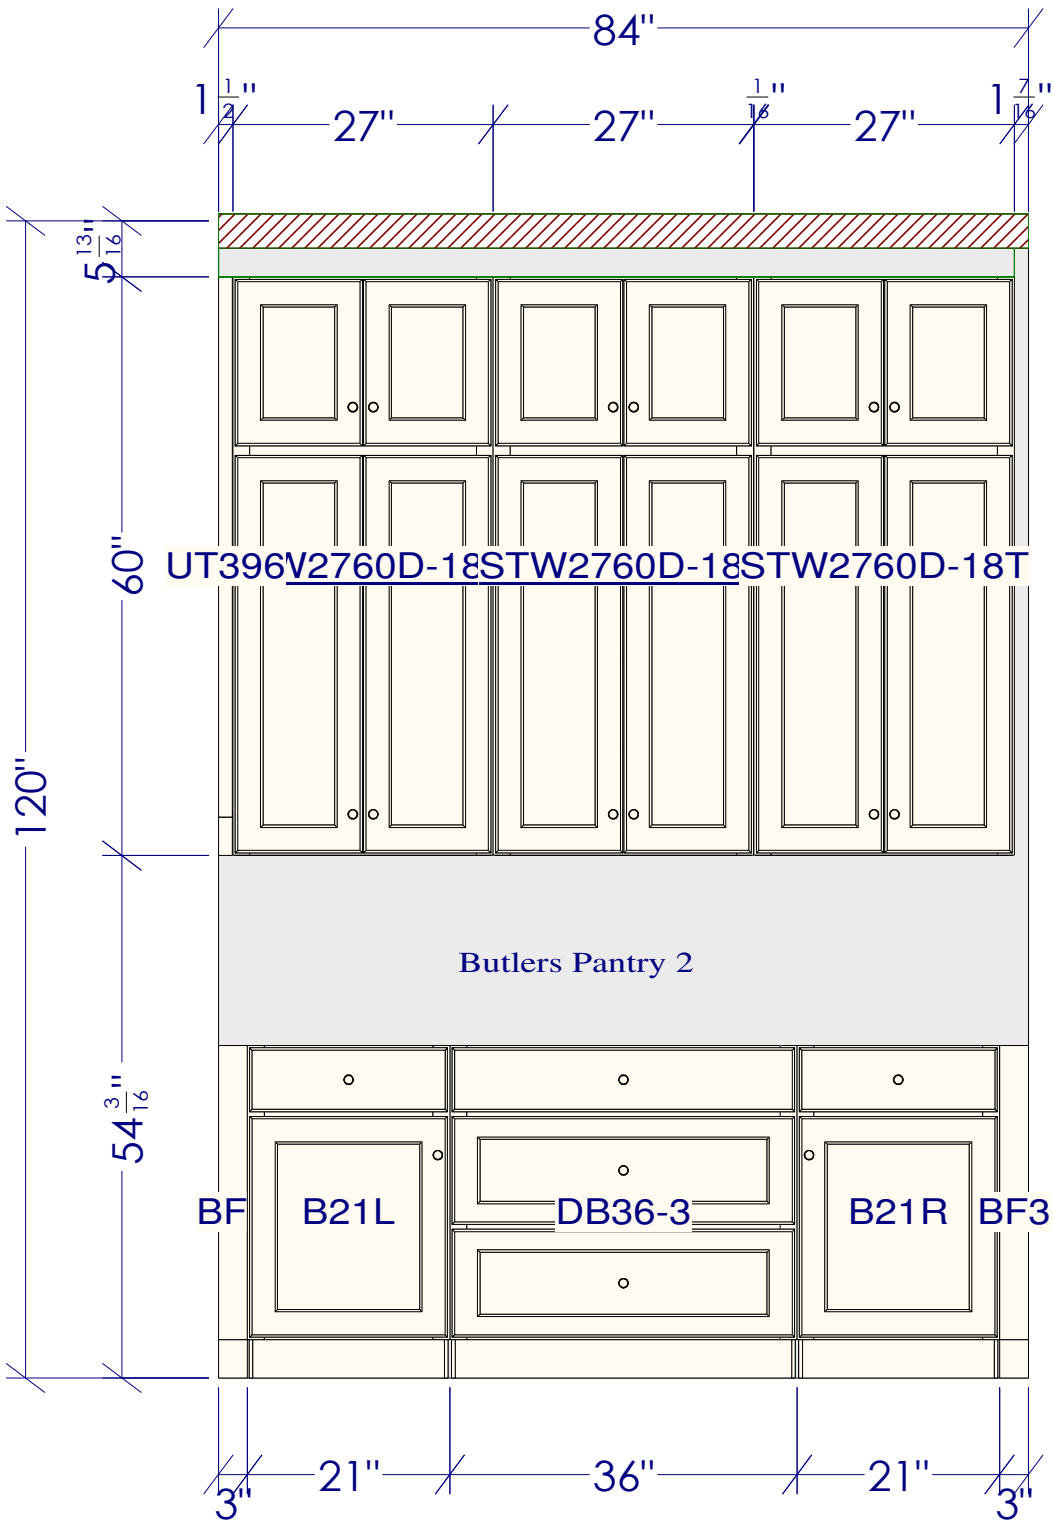

Uppers are prepped for glass

Note: This drawing is an artistic interpretation of the general appearance of the design. It is not meant to be an exact rendition.

Designed :4/12/2023
Printed: 5/24/2023