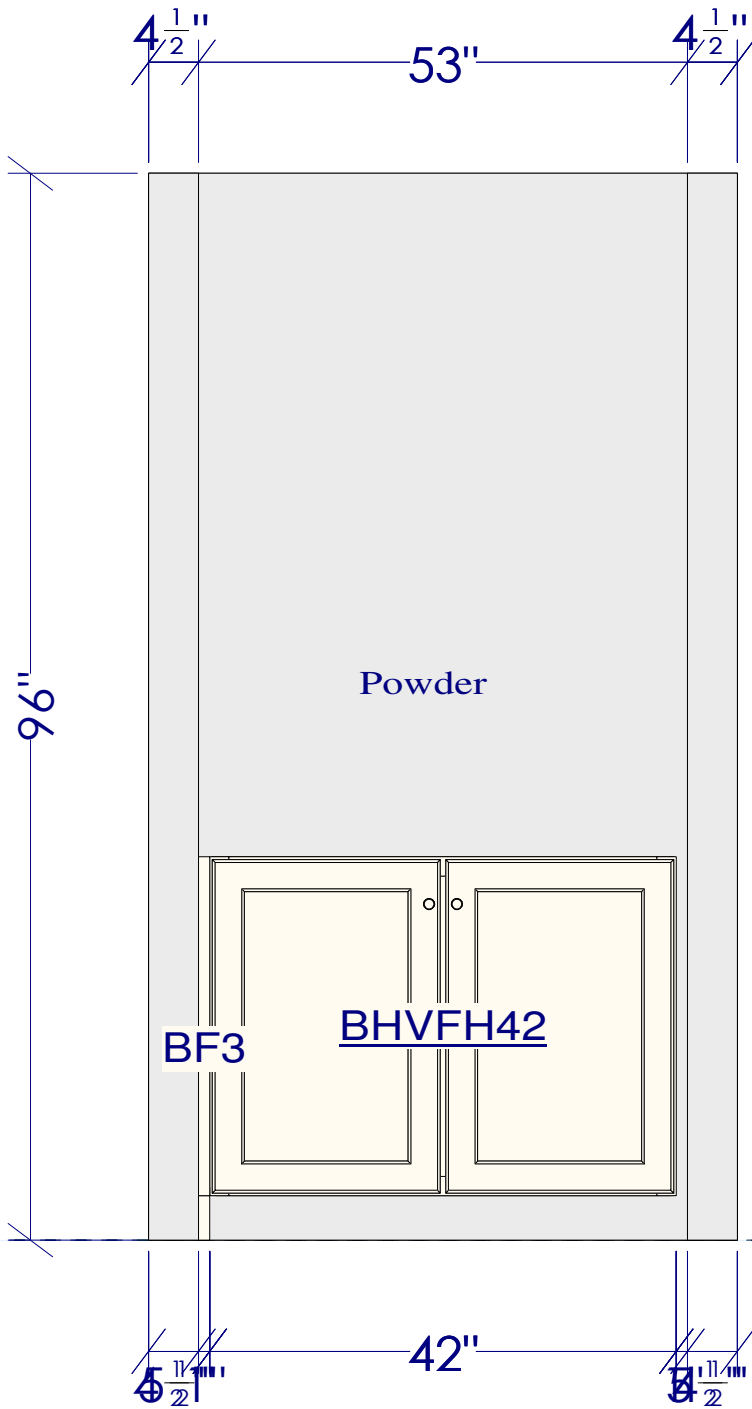

Add 4 JA-BF4MP
Pedestal Feet to order

Note: This drawing is an artistic interpretation of the general appearance of the design. It is not meant to be an exact rendition.

2020

Designed :4/12/2023
Printed: 6/30/2023