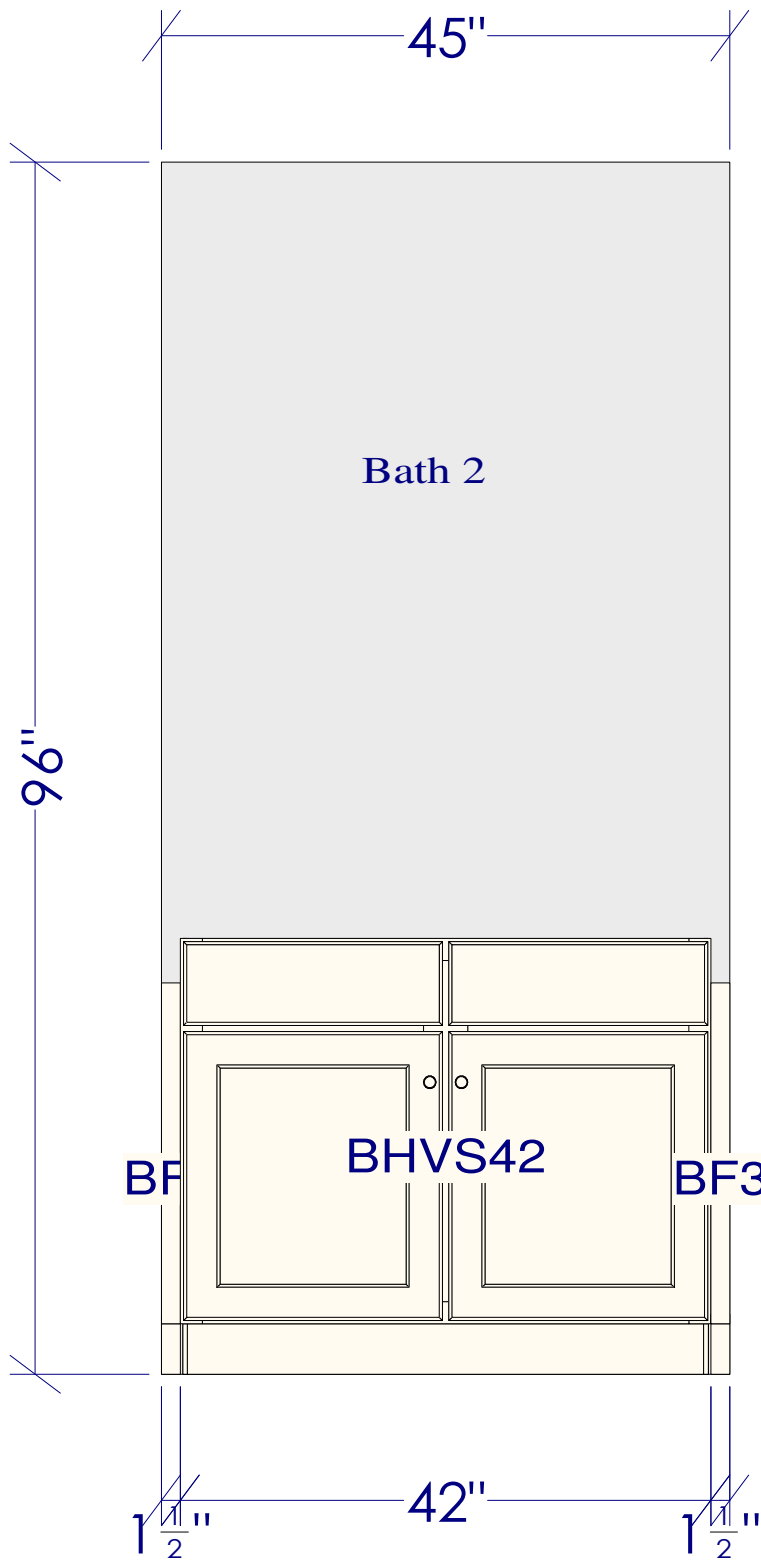

This will be a 3 drawer sink base, which is a custom Kabinart item that I can't show in the drawing.

Note: This drawing is an artistic interpretation of the general appearance of the design. It is not meant to be an exact rendition.

2020

Designed :4/12/2023
Printed: 5/24/2023