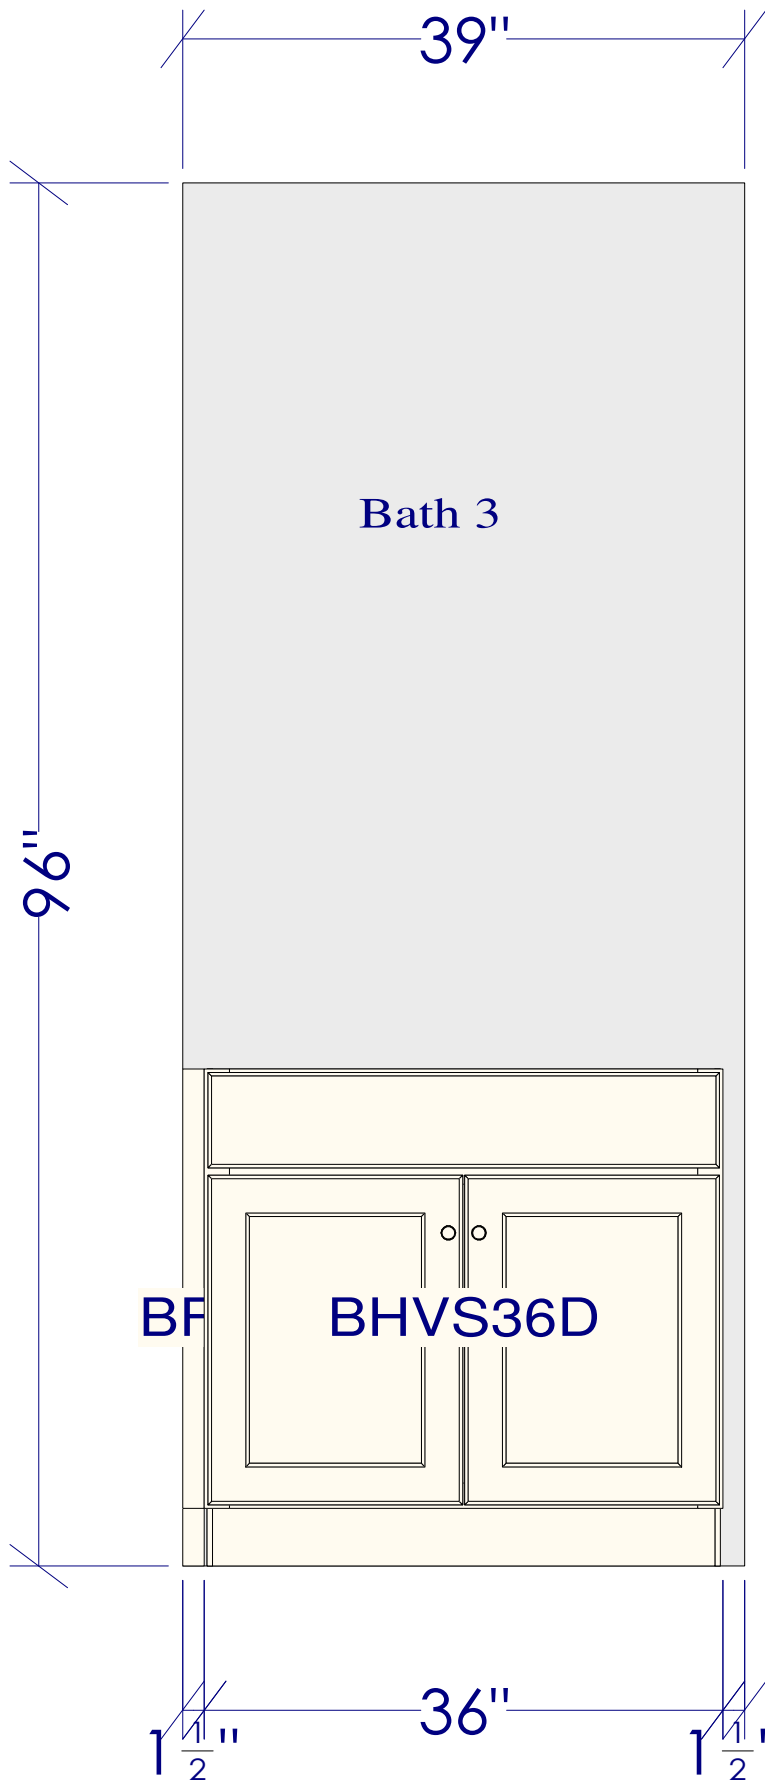

Designed :4/12/2023  
Printed: 6/30/2023

ING SHELF-24

ING SHELF-24

ING SHELF-24

ING SHELF-24

This 21" base will be a custom height so that the toe kick stays 4" but the top is flush with the W/D

Note: This drawing is an artistic interpretation of the general appearance of the design. It is not meant to be an exact rendition.

Designed :4/12/2023  
Printed: 6/30/2023

This will be a 3 drawer sink base, which is a custom Kabinart item that I can't show in the drawing.

Note: This drawing is an artistic interpretation of the general appearance of the design. It is not meant to be an exact rendition.

2020

Designed :4/12/2023  
Printed: 5/24/2023

This is going to be a custom 3 drawer sink base, just can't show it in my drawing.

Note: This drawing is an artistic interpretation of the general appearance of the design. It is not meant to be an exact rendition.		Designed :4/12/2023 Printed: 7/5/2023
		Drawing 1   Drawing #: 1

$4\frac{1}{2}''$  57"  $4\frac{1}{2}''$

Bath 4

BHVFH24DBHVDB21-BF

$4\frac{1}{2}''$  24" 21"  $34\frac{1}{2}''$

Note: This drawing is an artistic interpretation of the general appearance of the design. It is not meant to be an exact rendition.