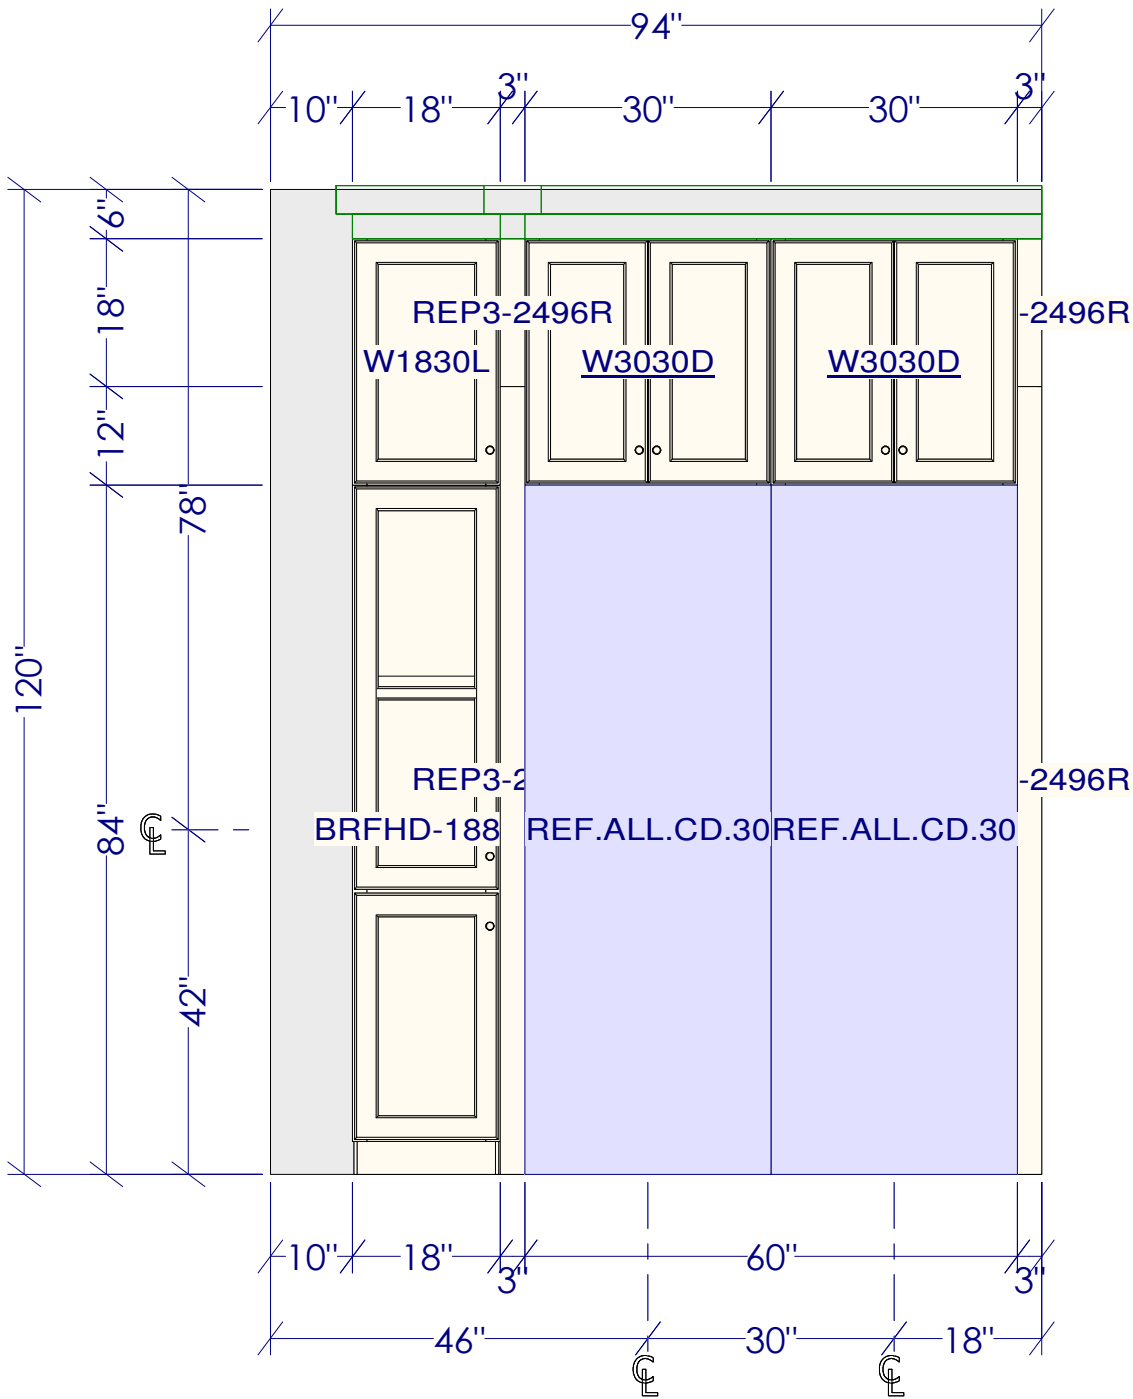

Note: This drawing is an artistic interpretation of the general appearance of the design. It is not meant to be an exact rendition.

2020

Designed :4/12/2023
Printed: 5/24/2023