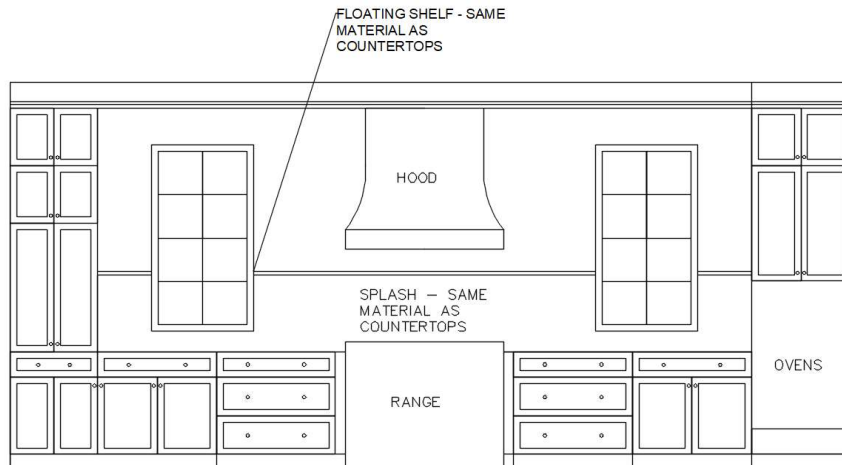

COUNTERTOPS

MAKER CONSTRUCTION
1002 HALCYON AVE.

Last Date Updated: 8/4/23

COLORS VARY WHEN VIEWED ON COMPUTER SCREEN OR PRINTED FROM THE ACTUAL SELECTION

Location:	KITCHEN		
Type:	QUARTZ	Edge:	STANDARD
Color:	5111 STATUARIO NUVO	Sink:	PER CLIENT - 33" UNDERMOUNT
Fabricator:	MIDDLE TN GRANITE		
Notes:	CONTINUOUS SPLASH WITH SHELF - SEE BELOW - AIR SWITCH		