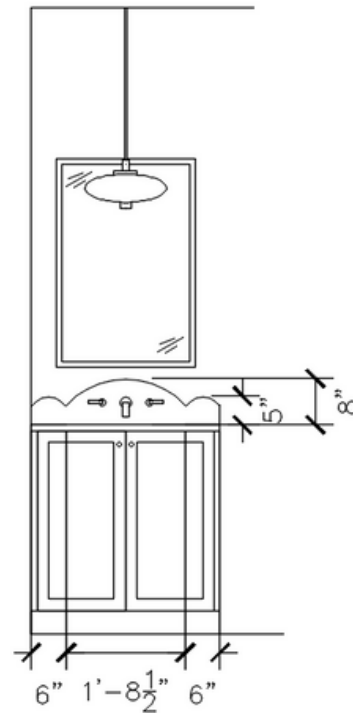

KITCHEN SPLASH DESIGN

POWDER BATHROOM SPLASH DESIGN

JL DESIGN  
NASHVILLE  
370 HERRON DRIVE  
NASHVILLE, TN  
37210

PROJECT NAME:  
MAKER  
CONSTRUCTION

PROJECT ADDRESS:  
1002 HALCYON AVE

DESIGNER:  
JESSICA DAVIS  
MEAGAN WHALEN