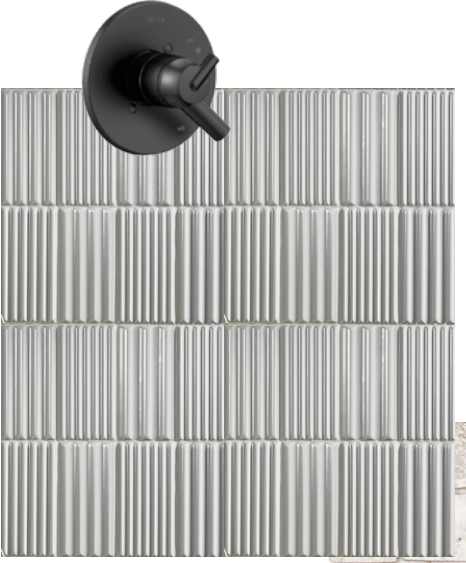

SHOWER FAUCET & VALVE

FLOOR TILE

SCONCES

SHOWER WALL TILE

SHOWER FLOOR TILE

SINK FAUCET

VANITY COUNTERTOP

VANITY CABINET COLOR