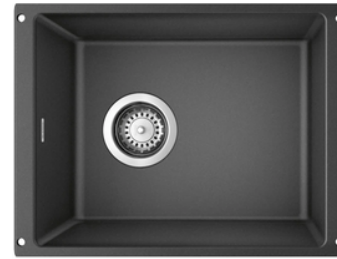

BUTLER'S SINK