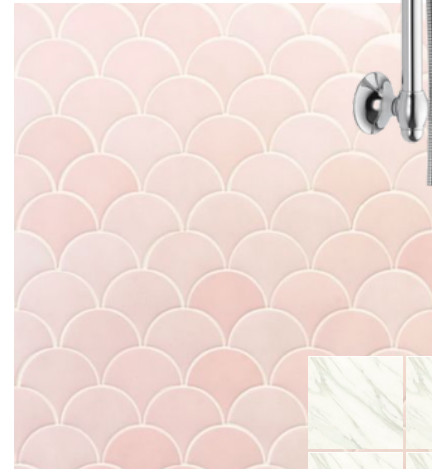

DESIGNER:
JESSICA DAVIS
MEAGAN WHALEN

DATE CREATED:
5/24/23

LAST UPDATED:
7/6/23

VANITY LIGHTING

CABINET KNOBS

VANITY COUNTERTOP

VANITY CABINET COLOR

FLOOR TILE

SHOWER FAUCET & VALVE

SHOWER HAND HELD FAUCET

SHOWER WALL TILE

SHOWER FLOOR TILE

JL DESIGN
NASHVILLE
370 HERRON DRIVE
NASHVILLE, TN
37210

PROJECT NAME:
STRINGFELLOW

PROJECT ADDRESS:
1006 HALCYON AVE

DESIGNER:
JESSICA DAVIS
MEAGAN WHALEN