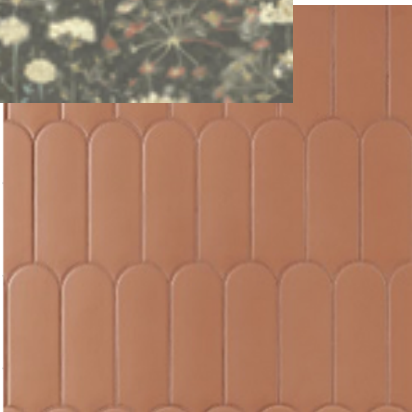

KITCHEN & BUTLER'S PANTRY

SINK FAUCET

WALL LIGHT

WALLPAPER

WALL TILE

COUNTERTOP

VANITY CABINETS

CABINET KNOBS