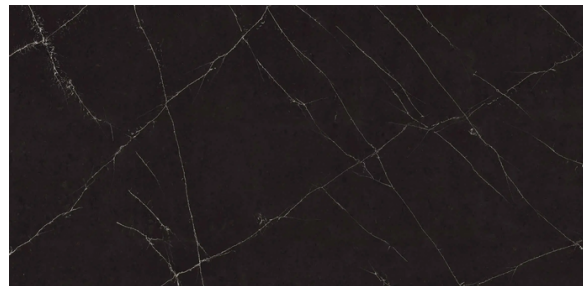

KITCHEN & BUTLER'S PANTRY

SINK FAUCET

WALL LIGHT

WALLPAPER

WALL TILE

COUNTERTOP

VANITY CABINETS

CABINET KNOBS