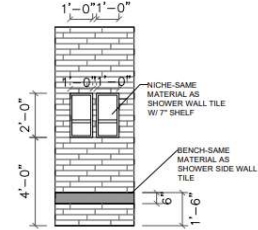

Item:	SHOWER WALL TILE	Location:	BATH 5
Description:	TINOS WHITE STRIGHT PORCELIAN TILE	Size:	3 X 17
Pattern:	HORIZONTAL 1/3 OFFSET - SEE DRAWING BELOW	Grout:	PRISM #544 ROLLING FOG
Vendor:	TILE SHOP		
Note:	CONTINUE IN NICHE - BLACK SCHLUTER