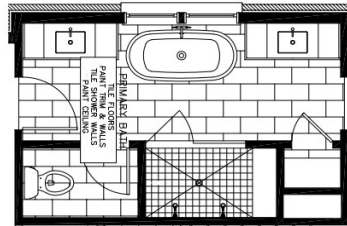

# TILE

MAKER CONSTRUCTION  
1002 HALCYON AVE.

Last Date Updated:8/4/23

*COLORS VARY WHEN VIEWED ON COMPUTER SCREEN OR PRINTED FROM THE ACTUAL SELECTION*

Item:	FLOOR TILE	Location:	PRIMARY BATH
Description:	RAVEN NATURAL SLATE TILE	Size:	18 X 36
Pattern:	BRICK LAY PARALLEL TO VANITY - SEE DRAWING BELOW	Grout:	PRISM #540 TRUFFLE
Vendor:	FLOOR AND DÉCOR		
Note:			

Item:	SHOWER FLOOR TILE	Location:	PRIMARY BATH
Description:	SAVOY SWISS CROSS - GRAPHITE	Size:	11.575 X 11.575
Pattern:	N/A	Grout:	PRISM #540 TRUFFLE
Vendor:	ANN SACKS		
Note:			

Item:	SHOWER WALL TILE	Location:	PRIMARY BATH
Description:	DOLOMITE PREMIUM MARBLE TILE	Size:	4 X 12
Pattern:	HORIZONTAL BRICK STACK - SEE DRAWING BELOW	Grout:	PRISM #542 GRAYSTONE
Vendor:	FLOOR AND DÉCOR		
Note:	CONTINUE ON NICHE BACK WALL		