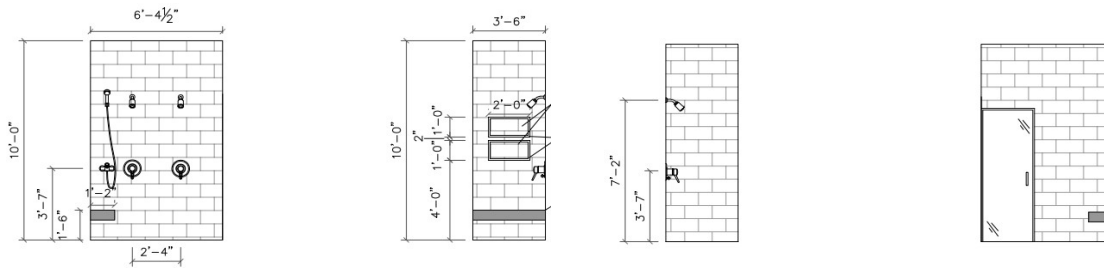

# TILE

MAKER CONSTRUCTION  
1002 HALCYON AVE.

Last Date Updated:8/4/23

*COLORS VARY WHEN VIEWED ON COMPUTER SCREEN OR PRINTED FROM THE ACTUAL SELECTION*

Item:	FLOOR TILE	Location:	PRIMARY BATH
Description:	RAVEN NATURAL SLATE TILE	Size:	18 X 36
Pattern:	BRICK LAY PARALLEL TO VANITY - SEE DRAWING BELOW	Grout:	PRISM #540 TRUFFLE
Vendor:	FLOOR AND DÉCOR		
Note:			

Item:	SHOWER FLOOR TILE	Location:	PRIMARY BATH
Description:	SAVOY SWISS CROSS - GRAPHITE	Size:	11.575 X 11.575
Pattern:	N/A	Grout:	PRISM #540 TRUFFLE
Vendor:	ANN SACKS		
Note:			

Item:	SHOWER WALL TILE	Location:	PRIMARY BATH
Description:	DOLOMITE PREMIUM MARBLE TILE	Size:	4 X 12
Pattern:	HORIZONTAL BRICK STACK - SEE DRAWING BELOW	Grout:	PRISM #542 GRAYSTONE
Vendor:	FLOOR AND DÉCOR		
Note:	CONTINUE ON NICHE BACK WALL		

Item:	FLOOR TILE	Location:	BATH 2
Description:	DREAMSTONE CARRARA GIOLA CHEVRON	Size:	2 X 8
Pattern:	RUN TOWARDS SHOWER - SEE DRAWING BELOW	Grout:	PRISM #543 DRIFTWOOD
Vendor:	TILE BAR		
Note:			

Item:	SHOWER WALL TILE	Location:	BATH 2
Description:	LANCASTER CELERY POLISHED	Size:	3 X 12
Pattern:	HORIZONTAL BRICK STACK - SEE DRAWING BELOW	Grout:	PRISM #543 DRIFTWOOD
Vendor:	TILE BAR		
Note:			

Item:	SHOWER WALL TILE	Location:	BATH 5
Description:	TINOS WHITE STRIGHT PORCELIAN TILE	Size:	3 X 17
Pattern:	HORIZONTAL 1/3 OFFSET - SEE DRAWING BELOW	Grout:	PRISM #544 ROLLING FOG
Vendor:	TILE SHOP		
Note:	CONTINUE IN NICHE - BLACK SCHLUTER		