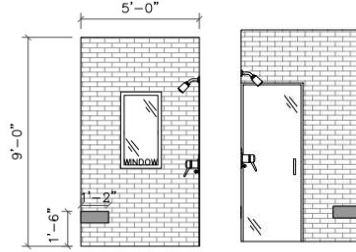

Item:	SHOWER FLOOR TILE	Location:	PRIMARY BATH
Description:	SAVOY SWISS CROSS - GRAPHITE	Size:	11.575 X 11.575
Pattern:	N/A	Grout:	PRISM #540 TRUFFLE
Vendor:	ANN SACKS		
Note:			

Item:	SHOWER WALL TILE	Location:	PRIMARY BATH
Description:	DOLOMITE PREMIUM MARBLE TILE	Size:	4 X 12
Pattern:	HORIZONTAL BRICK STACK - SEE DRAWING BELOW	Grout:	PRISM #542 GRAYSTONE
Vendor:	FLOOR AND DÉCOR		
Note:	CONTINUE ON NICHE BACK WALL		

Item:	FLOOR TILE	Location:	BATH 2
Description:	DREAMSTONE CARRARA GIOLA CHEVRON	Size:	2 X 8
Pattern:	RUN TOWARDS SHOWER - SEE DRAWING BELOW	Grout:	PRISM #543 DRIFTWOOD
Vendor:	TILE BAR		
Note:			

Item:	SHOWER WALL TILE	Location:	BATH 2
Description:	LANCASTER CELERY POLISHED	Size:	3 X 12
Pattern:	HORIZONTAL BRICK STACK - SEE DRAWING BELOW	Grout:	PRISM #543 DRIFTWOOD
Vendor:	TILE BAR		
Note:			