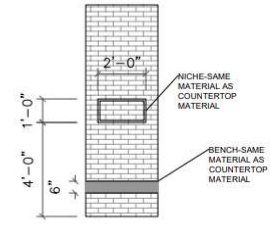

Item:	SHOWER FLOOR TILE	Location:	BATH 2
Description:	DREAMSTONE CARRARA GIOLA CHEVRON	Size:	N/A
Pattern:	RUN TOWARDS WINDOW - SAME AS MAIN FLOOR	Grout:	PRISM #386 OYSTER GRAY
Vendor:	TILE BAR		
Note: