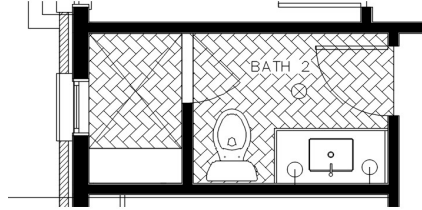

Item:	SHOWER FLOOR TILE	Location:	PRIMARY BATH
Description:	SAVOY SWISS CROSS - GRAPHITE	Size:	11.575 X 11.575
Pattern:	N/A	Grout:	PRISM #540 TRUFFLE
Vendor:	ANN SACKS		
Note:			

Item:	SHOWER WALL TILE	Location:	PRIMARY BATH
Description:	DOLOMITE PREMIUM MARBLE TILE	Size:	4 X 12
Pattern:	HORIZONTAL BRICK STACK - SEE DRAWING BELOW	Grout:	PRISM #542 GRAYSTONE
Vendor:	FLOOR AND DÉCOR		
Note:	CONTINUE ON NICHE BACK WALL		

Item:	FLOOR TILE	Location:	BATH 2
Description:	DREAMSTONE CARRARA GIOLA CHEVRON	Size:	2 X 8
Pattern:	RUN TOWARDS SHOWER - SEE DRAWING BELOW	Grout:	PRISM #543 DRIFTWOOD
Vendor:	TILE BAR		
Note:			

Item:	SHOWER WALL TILE	Location:	BATH 2
Description:	LANCASTER CELERY POLISHED	Size:	3 X 12
Pattern:	HORIZONTAL BRICK STACK - SEE DRAWING BELOW	Grout:	PRISM #543 DRIFTWOOD
Vendor:	TILE BAR		
Note:			