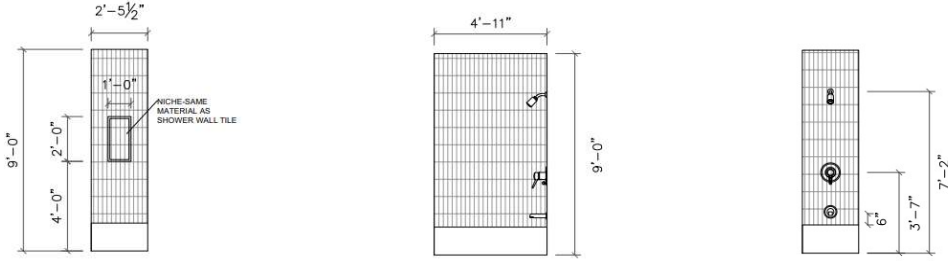

Item:	WALL TILE	Location:	BATH 3
Description:	SOHO WARM GRAY	Size:	4 X 16
Pattern:	VERTICAL STRAIGHT STACK - SEE DRAWING BELOW	Grout:	PRISM #542 GRAYSTONE
Vendor:	STONE SOURCE		
Note:	CONTINUE IN NICHE - SCHLUTER TO MATCH TILE		

Item:	FLOOR AND SHOWER FLOOR TILE	Location:	BATH 4
Description:	UNGLAZED CHARCOAL HERRINGBONE	Size:	8 X 12
Pattern:	RUN TOWARDS VANITY - SEE DRAWING BELOW	Grout:	PRISM #540 TRUFFLE
Vendor:	FLOOR AND DÉCOR		
Note:	100966522