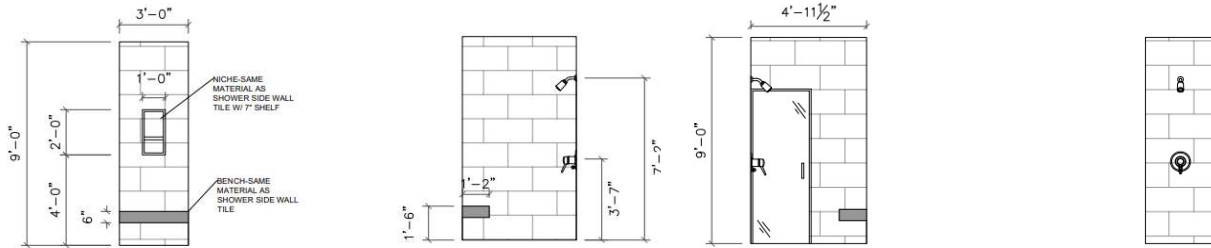

Item:	SHOWER FLOOR TILE	Location:	BATH 2
Description:	DREAMSTONE CARRARA GIOLA CHEVRON	Size:	N/A
Pattern:	RUN TOWARDS WINDOW - SAME AS MAIN FLOOR	Grout:	PRISM #386 OYSTER GRAY
Vendor:	TILE BAR		
Note:			

Item:	FLOOR TILE	Location:	BATH 3
Description:	UNGLAZED DARK GRAY PENNY PORCELAIN MOSAIC	Size:	11 X 11
Pattern:	N/A	Grout:	PRISM #165 DELOREAN GRAY
Vendor:	FLOOR AND DÉCOR		
Note:			

Item:	WALL TILE	Location:	BATH 3
Description:	SOHO WARM GRAY	Size:	4 X 16
Pattern:	VERTICAL STRAIGHT STACK - SEE DRAWING BELOW	Grout:	PRISM #542 GRAYSTONE
Vendor:	STONE SOURCE		
Note:	CONTINUE IN NICHE - SCHLUTER TO MATCH TILE		

Item:	FLOOR AND SHOWER FLOOR TILE	Location:	BATH 4
Description:	UNGLAZED CHARCOAL HERRINGBONE	Size:	8 X 12
Pattern:	RUN TOWARDS VANITY - SEE DRAWING BELOW	Grout:	PRISM #540 TRUFFLE
Vendor:	FLOOR AND DÉCOR		
Note:	100966522		

Item:	SHOWER WALL TILE	Location:	BATH 4
Description:	MARBLE ATTACHE SATIN MA87	Size:	12 X 24
Pattern:	HORIZONTAL BRICK STACK - SEE DRAWING BELOW	Grout:	PRISM #386 OYSTER GRAY
Vendor:	DAL TILE		
Note:	CONTINUE IN NICHE - SCHLUTER TO MATCH TILE		