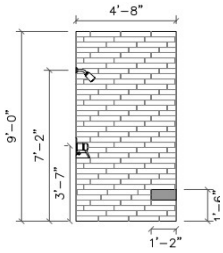

Item:	FLOOR AND SHOWER FLOOR TILE	Location:	BATH 4
Description:	UNGLAZED CHARCOAL HERRINGBONE	Size:	8 X 12
Pattern:	RUN TOWARDS VANITY - SEE DRAWING BELOW	Grout:	PRISM #540 TRUFFLE
Vendor:	FLOOR AND DÉCOR		
Note:	100966522		

Item:	SHOWER WALL TILE	Location:	BATH 4
Description:	MARBLE ATTACHE SATIN MA87	Size:	12 X 24
Pattern:	HORIZONTAL BRICK STACK - SEE DRAWING BELOW	Grout:	PRISM #386 OYSTER GRAY
Vendor:	DAL TILE		
Note:	CONTINUE IN NICHE - SCHLUTER TO MATCH TILE		

Item:	FLOOR TILE	Location:	BATH 5
Description:	KINGS ESPIGA ENCAUSTIC FLOOR TILE	Size:	17.63 X 17.63
Pattern:	N/A	Grout:	PRISM #544 ROLLING FOG
Vendor:	HOME DEPOT		
Note:			

Item:	SHOWER FLOOR TILE	Location:	BATH 5
Description:	PENNY WHITE POLISHED PORCELAIN MOSIAC	Size:	11 X 11
Pattern:	N/A	Grout:	PRISM #544 ROLLING FOG
Vendor:	FLOOR AND DÉCOR		
Note:			

Item:	SHOWER WALL TILE	Location:	BATH 5
Description:	TINOS WHITE STRIGHT PORCELIAN TILE	Size:	3 X 17
Pattern:	HORIZONTAL 1/3 OFFSET - SEE DRAWING BELOW	Grout:	PRISM #544 ROLLING FOG
Vendor:	TILE SHOP		
Note:	CONTINUE IN NICHE - BLACK SCHLUTER		