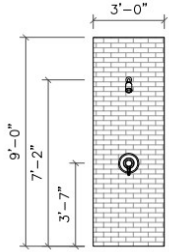

Item:	SHOWER FLOOR TILE	Location:	PRIMARY BATH
Description:	SAVOY SWISS CROSS - GRAPHITE	Size:	11.575 X 11.575
Pattern:	N/A	Grout:	PRISM #540 TRUFFLE
Vendor:	ANN SACKS		
Note:			

Item:	SHOWER WALL TILE	Location:	PRIMARY BATH
Description:	DOLOMITE PREMIUM MARBLE TILE	Size:	4 X 12
Pattern:	HORIZONTAL BRICK STACK - SEE DRAWING BELOW	Grout:	PRISM #542 GRAYSTONE
Vendor:	FLOOR AND DÉCOR		
Note:	CONTINUE ON NICHE BACK WALL		

Item:	FLOOR TILE	Location:	BATH 2
Description:	DREAMSTONE CARRARA GIOLA CHEVRON	Size:	2 X 8
Pattern:	RUN TOWARDS SHOWER - SEE DRAWING BELOW	Grout:	PRISM #543 DRIFTWOOD
Vendor:	TILE BAR		
Note:			

Item:	SHOWER WALL TILE	Location:	BATH 2
Description:	LANCASTER CELERY POLISHED	Size:	3 X 12
Pattern:	HORIZONTAL BRICK STACK - SEE DRAWING BELOW	Grout:	PRISM #543 DRIFTWOOD
Vendor:	TILE BAR		
Note:			

Item:	SHOWER WALL TILE	Location:	BATH 5
Description:	TINOS WHITE STRIGHT PORCELIAN TILE	Size:	3 X 17
Pattern:	HORIZONTAL 1/3 OFFSET - SEE DRAWING BELOW	Grout:	PRISM #544 ROLLING FOG
Vendor:	TILE SHOP		
Note:	CONTINUE IN NICHE - BLACK SCHLUTER		