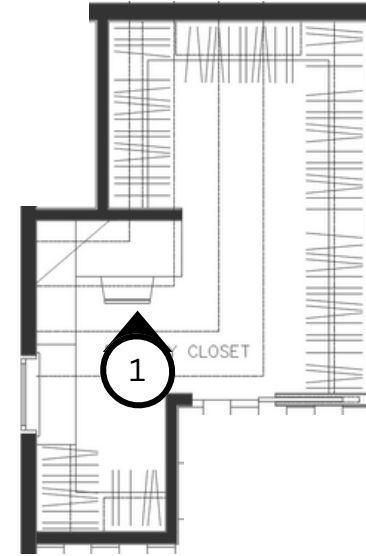

JL DESIGN  
NASHVILLE  
370 HERRON DRIVE  
NASHVILLE, TN  
37210

PROJECT NAME:  
STRINGFELLOW

PROJECT ADDRESS:  
1006 HALCYON AVE

DESIGNER:  
JESSICA DAVIS  
MEAGAN WHALEN

DATE CREATED:  
5/24/23

LAST UPDATED:  
7/6/23

LAST UPDATED:  
 7/6/23

REAR ENTRY BUILT-INS

1

2

3

4

SITTING ROOM JUDGES PANELS

JL DESIGN  
 NASHVILLE  
 370 HERRON DRIVE  
 NASHVILLE, TN  
 37210