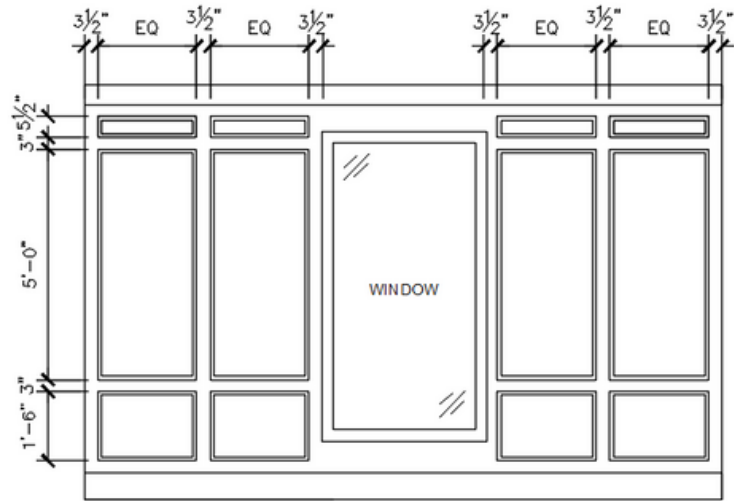

2

SITTING ROOM JUDGES PANELS

JL DESIGN
NASHVILLE
370 HERRON DRIVE
NASHVILLE, TN
37210

PROJECT NAME:
STRINGFELLOW

PROJECT ADDRESS:
1006 HALCYON AVE

DESIGNER:
JESSICA DAVIS
MEAGAN WHALEN

DATE CREATED:
5/24/23

LAST UPDATED:
8/9/23