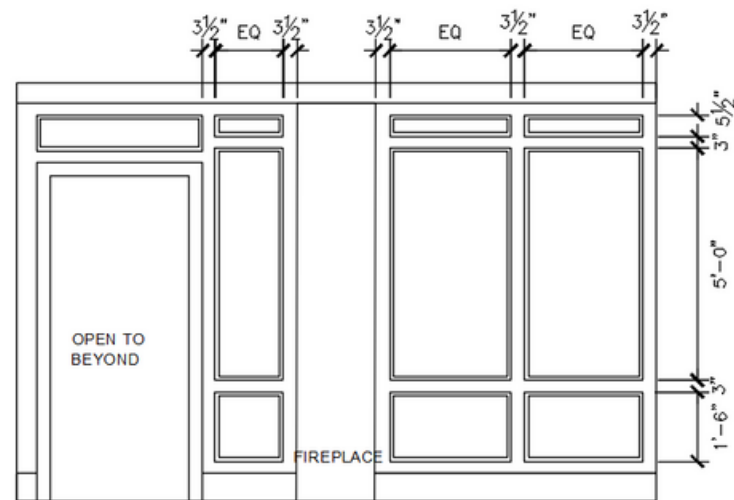

2

4

SITTING ROOM JUDGES PANELS

JL DESIGN
NASHVILLE
370 HERRON DRIVE
NASHVILLE, TN
37210

PROJECT NAME:
STRINGFELLOW

PROJECT ADDRESS:
1006 HALCYON AVE

DESIGNER:
JESSICA DAVIS
MEAGAN WHALEN

DATE CREATED:
5/24/23

LAST UPDATED:
8/9/23