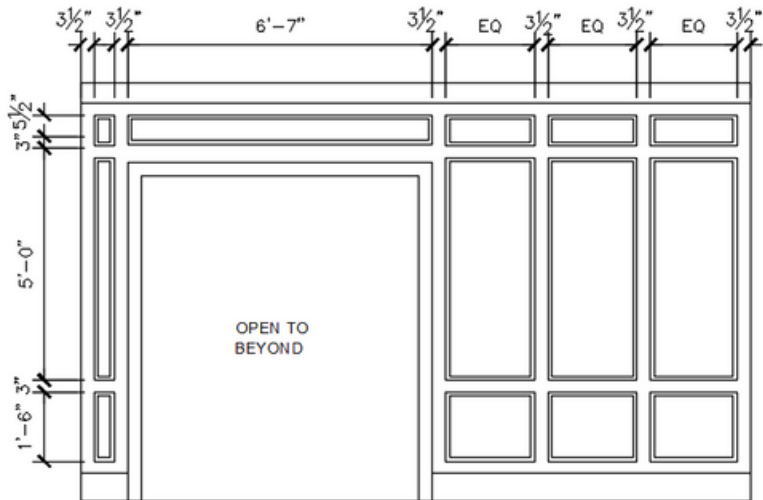

LAST UPDATED:  
 7/6/23

REAR ENTRY BUILT-INS

1

2

3

4

SITTING ROOM JUDGES PANELS

JL DESIGN  
 NASHVILLE  
 370 HERRON DRIVE  
 NASHVILLE, TN  
 37210