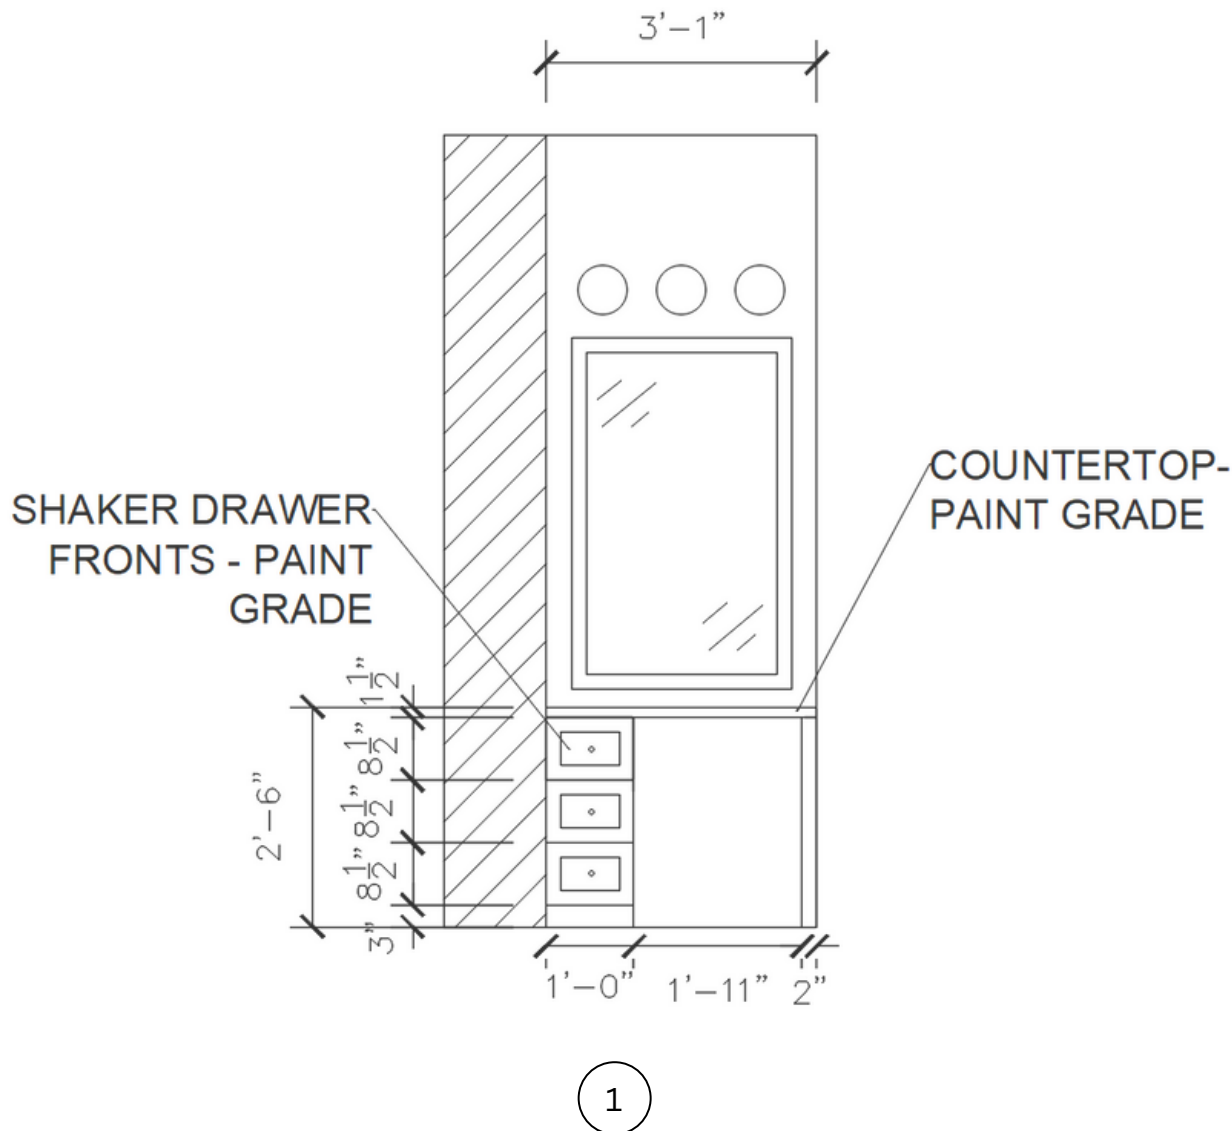

JL DESIGN  
NASHVILLE  
370 HERRON DRIVE  
NASHVILLE, TN  
37210

PROJECT NAME:  
STRINGFELLOW

PROJECT ADDRESS:  
1006 HALCYON AVE

DESIGNER:  
JESSICA DAVIS  
MEAGAN WHALEN

DATE CREATED:  
5/24/23

LAST UPDATED:  
7/6/23