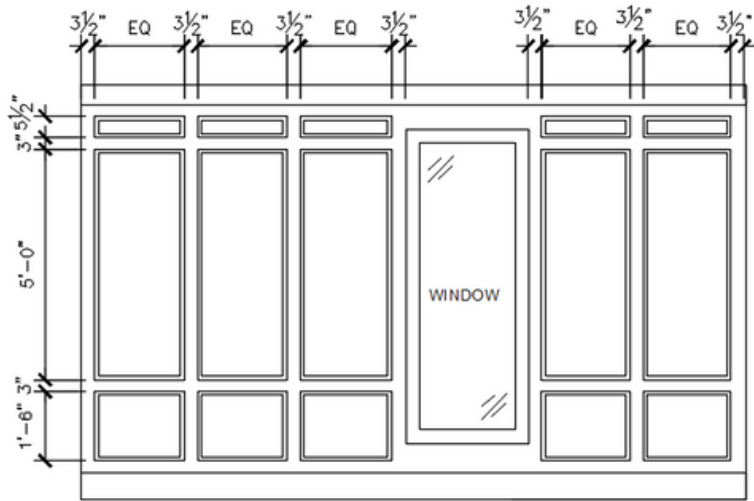

1

SITTING ROOM JUDGES PANELS

JL DESIGN
NASHVILLE
370 HERRON DRIVE
NASHVILLE, TN
37210

PROJECT NAME:
STRINGFELLOW

PROJECT ADDRESS:
1006 HALCYON AVE

DESIGNER:
JESSICA DAVIS
MEAGAN WHALEN

DATE CREATED:
5/24/23

LAST UPDATED:
8/9/23