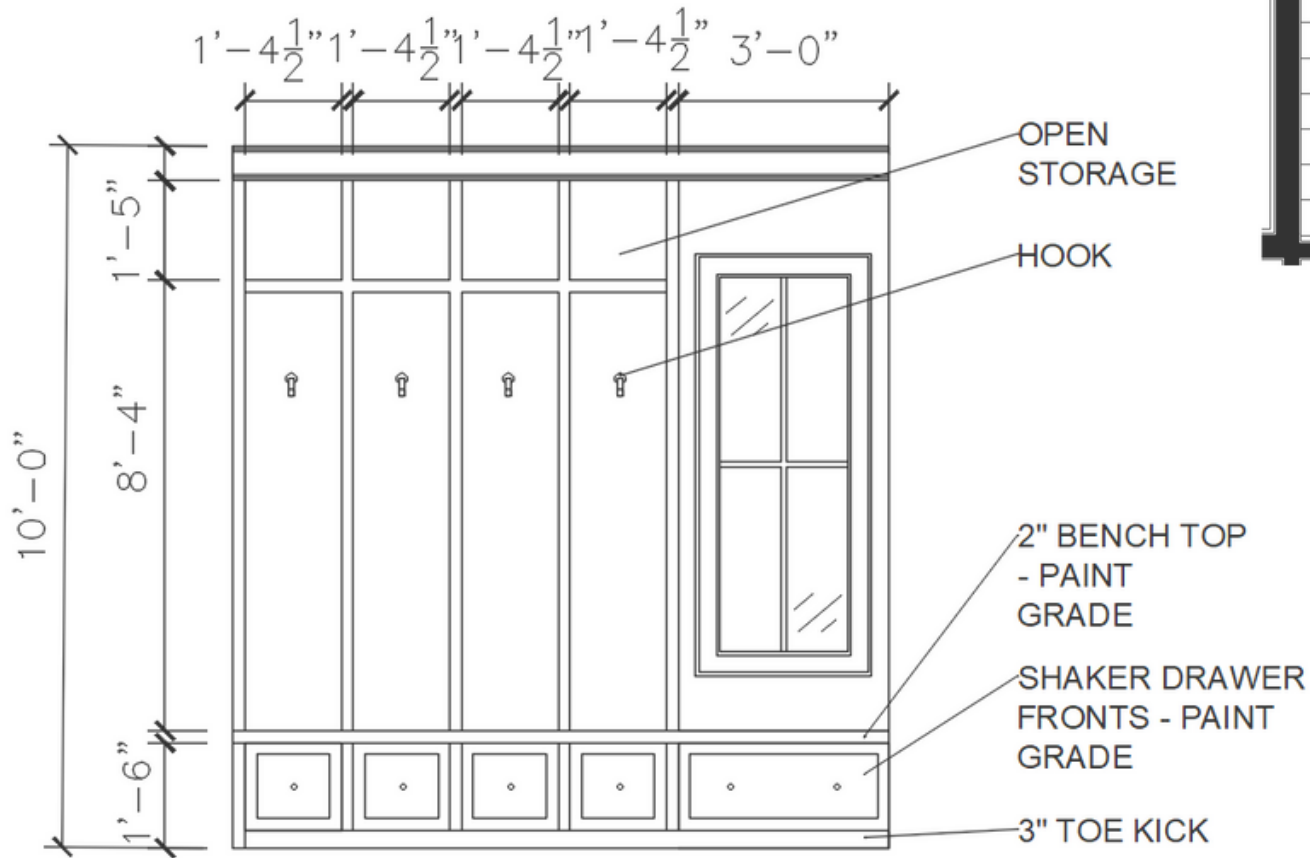

JL DESIGN  
NASHVILLE  
370 HERRON DRIVE  
NASHVILLE, TN  
37210

PROJECT NAME:  
STRINGFELLOW

PROJECT ADDRESS:  
1006 HALCYON AVE

DESIGNER:  
JESSICA DAVIS  
MEAGAN WHALEN

DATE CREATED:  
5/24/23

LAST UPDATED:  
7/6/23