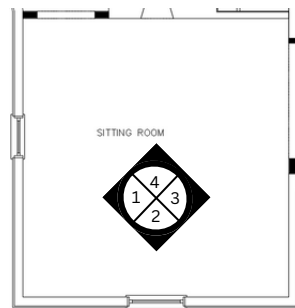

LAST UPDATED:  
 7/6/23

REAR ENTRY BUILT-INS

1

2

3

4

SITTING ROOM JUDGES PANELS

JL DESIGN  
 NASHVILLE  
 370 HERRON DRIVE  
 NASHVILLE, TN  
 37210