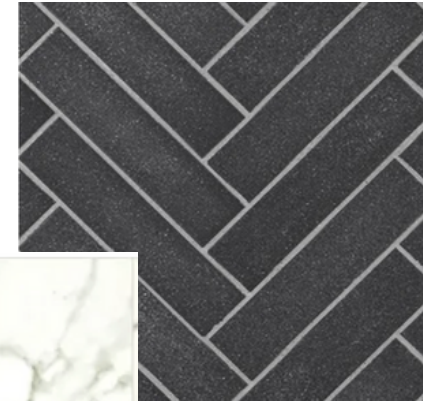

DESIGNER:  
JESSICA DAVIS  
MEAGAN WHALEN

DATE CREATED:  
7/7/23

LAST UPDATED:  
8/4/23

SCONCES

CEILING MOUNT

SHOWER WALL TILE

FLOOR AND  
SHOWER FLOOR TILE

HAND HELD FAUCET