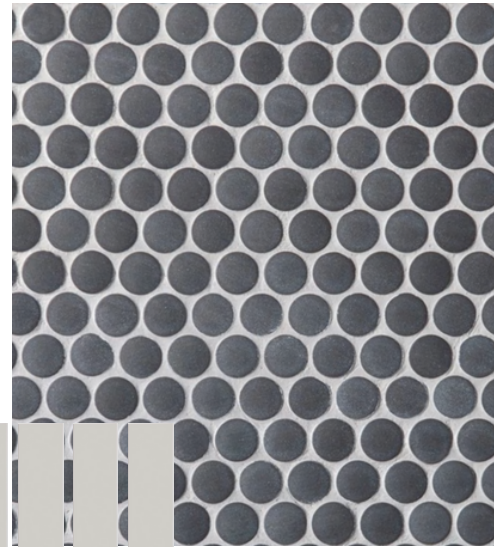

DATE CREATED:  
7/7/23

LAST UPDATED:  
8/4/23

SCONCE

CEILING MOUNT

FLOOR TILE

WALL TILE

SINK FAUCET

COUNTERTOPS