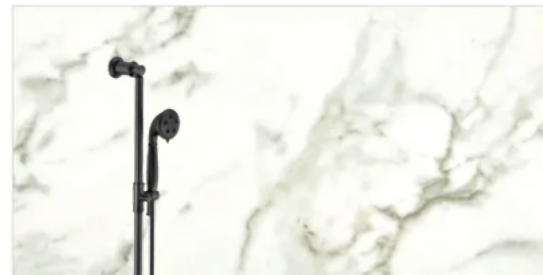

DESIGNER:  
JESSICA DAVIS  
MEAGAN WHALEN

DATE CREATED:  
7/7/23

LAST UPDATED:  
8/4/23

SCONCES

CEILING MOUNT

SHOWER WALL TILE

FLOOR AND  
SHOWER FLOOR TILE

HAND HELD FAUCET