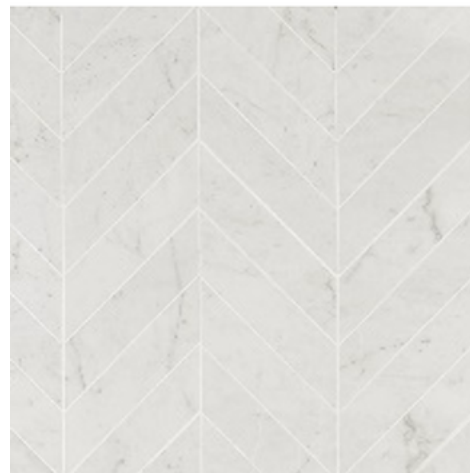

DATE CREATED:  
7/7/23

LAST UPDATED:  
8/4/23

PRIMARY BATHROOM

SCONCES

CEILING MOUNT

SHOWER WALL TILE

SHOWER FLOOR TILE

SINK FAUCET