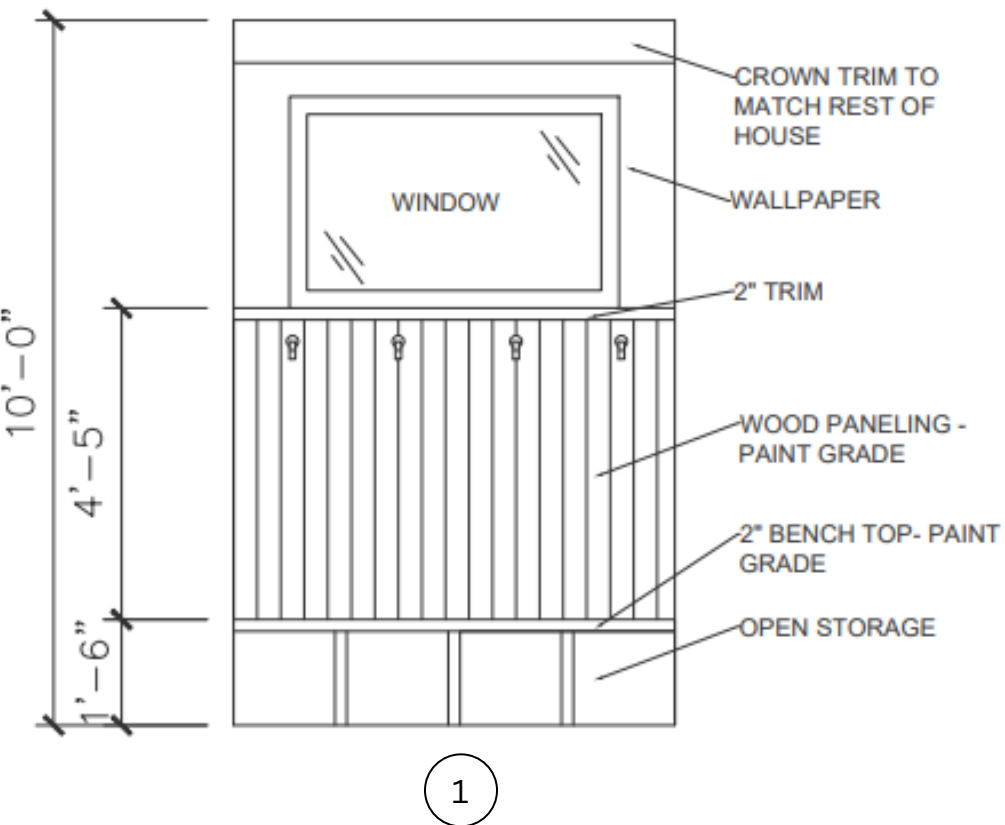

ENTRY ELEVATION

JL DESIGN
NASHVILLE
370 HERRON DRIVE
NASHVILLE, TN
37210

PROJECT NAME:
MAKER
CONSTRUCTION

PROJECT ADDRESS:
1002 HALCYON AVE

DESIGNER:
JESSICA DAVIS
MEAGAN WHALEN

DATE CREATED:
7/7/23

LAST UPDATED:
8/4/23

REAR ENTRY ELEVATION