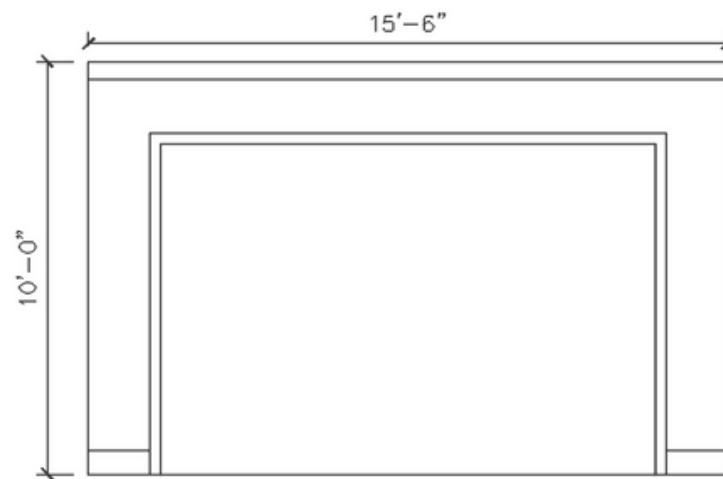

3

4

DINING ROOM ELEVATIONS

JL DESIGN
NASHVILLE
370 HERRON DRIVE
NASHVILLE, TN
37210

PROJECT NAME:
MAKER
CONSTRUCTION

PROJECT ADDRESS:
1002 HALCYON AVE

DESIGNER:
JESSICA DAVIS
MEAGAN WHALEN

DATE CREATED:
7/7/23