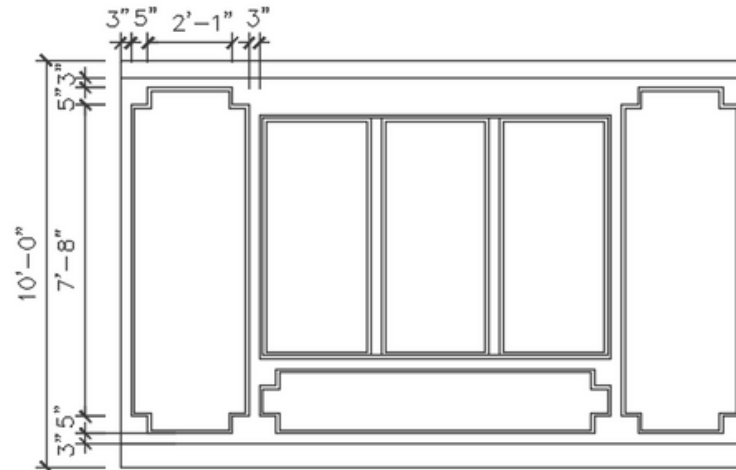

JL DESIGN
NASHVILLE
370 HERRON DRIVE
NASHVILLE, TN
37210

PROJECT NAME:
MAKER
CONSTRUCTION

PROJECT ADDRESS:
1002 HALCYON AVE

DESIGNER:
JESSICA DAVIS
MEAGAN WHALEN

DATE CREATED:
7/7/23

LAST UPDATED:
8/4/23

1

2

3

4

DINING ROOM ELEVATIONS