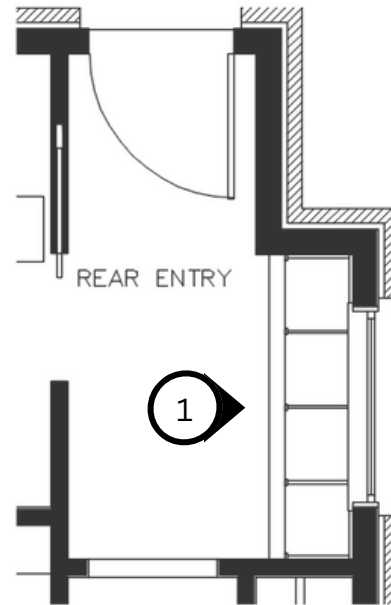

JL DESIGN
NASHVILLE
370 HERRON DRIVE
NASHVILLE, TN
37210

PROJECT NAME:
MAKER
CONSTRUCTION

PROJECT ADDRESS:
1002 HALCYON AVE

DESIGNER:
JESSICA DAVIS
MEAGAN WHALEN

DATE CREATED:
7/7/23

LAST UPDATED:
8/4/23

REAR ENTRY ELEVATION