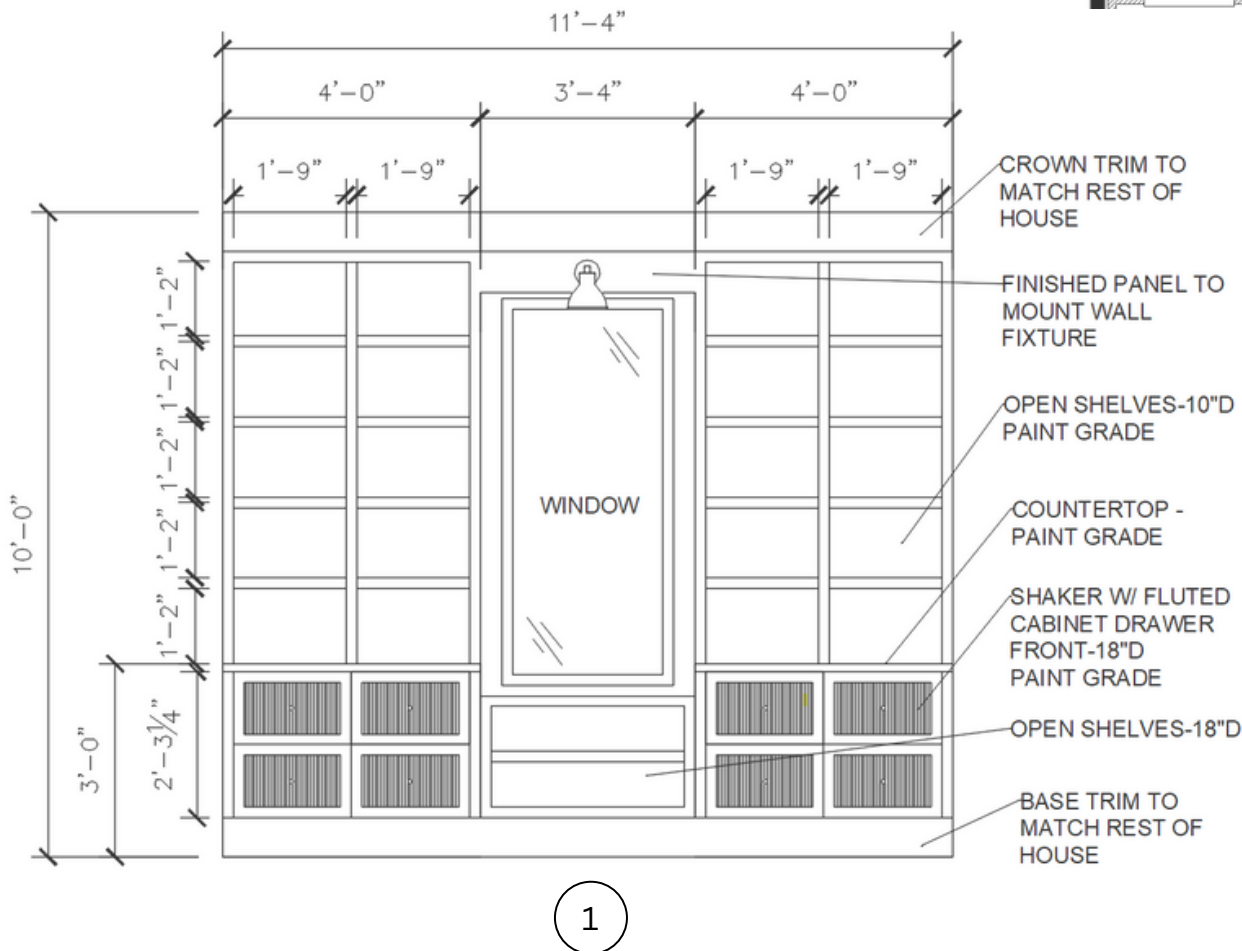

JL DESIGN
NASHVILLE
370 HERRON DRIVE
NASHVILLE, TN
37210

PROJECT NAME:
MAKER
CONSTRUCTION

PROJECT ADDRESS:
1002 HALCYON AVE

DESIGNER:
JESSICA DAVIS
MEAGAN WHALEN

DATE CREATED:
7/7/23

LAST UPDATED:
8/4/23