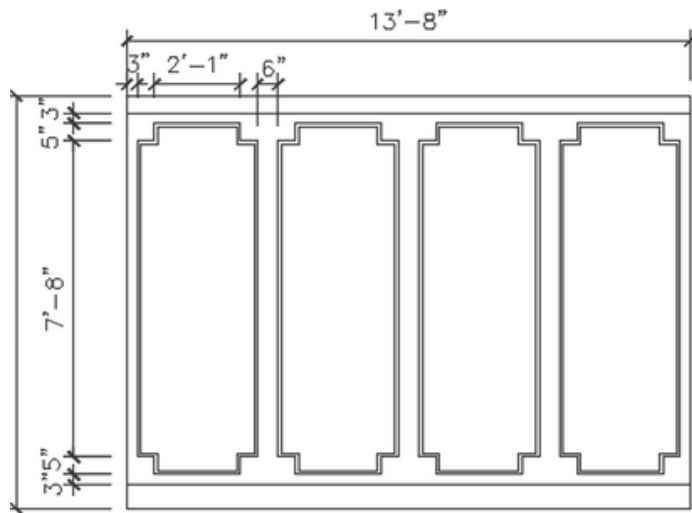

JL DESIGN
NASHVILLE
370 HERRON DRIVE
NASHVILLE, TN
37210

PROJECT NAME:
MAKER
CONSTRUCTION

PROJECT ADDRESS:
1002 HALCYON AVE

DESIGNER:
JESSICA DAVIS
MEAGAN WHALEN

DATE CREATED:
7/7/23

LAST UPDATED:
8/4/23

1

2