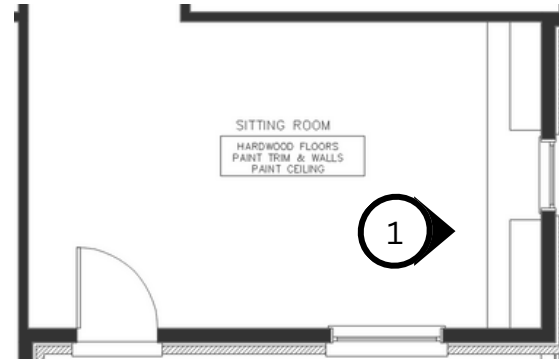

3

4

DINING ROOM ELEVATIONS

JL DESIGN
NASHVILLE
370 HERRON DRIVE
NASHVILLE, TN
37210

PROJECT NAME:
MAKER
CONSTRUCTION

PROJECT ADDRESS:
1002 HALCYON AVE

DESIGNER:
JESSICA DAVIS
MEAGAN WHALEN

DATE CREATED:
7/7/23