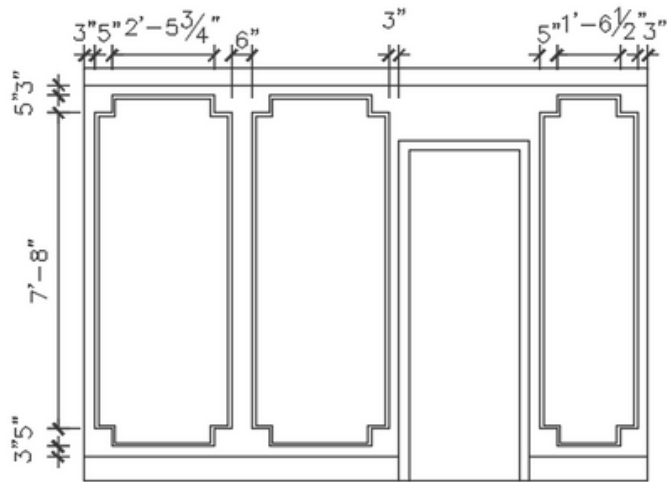

JL DESIGN
NASHVILLE
370 HERRON DRIVE
NASHVILLE, TN
37210

PROJECT NAME:
MAKER
CONSTRUCTION

PROJECT ADDRESS:
1002 HALCYON AVE

DESIGNER:
JESSICA DAVIS
MEAGAN WHALEN

DATE CREATED:
7/7/23

LAST UPDATED:
8/4/23

1