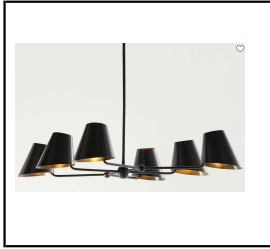

Item:	Bauer Metal Linear Chandelier	Location:	Media room
Size:	48.5" w x 40" d x 57" h		
Quantity:	1	Finish:	Brass finished (black)
Model Info:	5179456		
Vendor:	Pottery Barn		
Note:	HANG HEIGHT: BOTTOM OF FIXTURE 8' 6" AFF