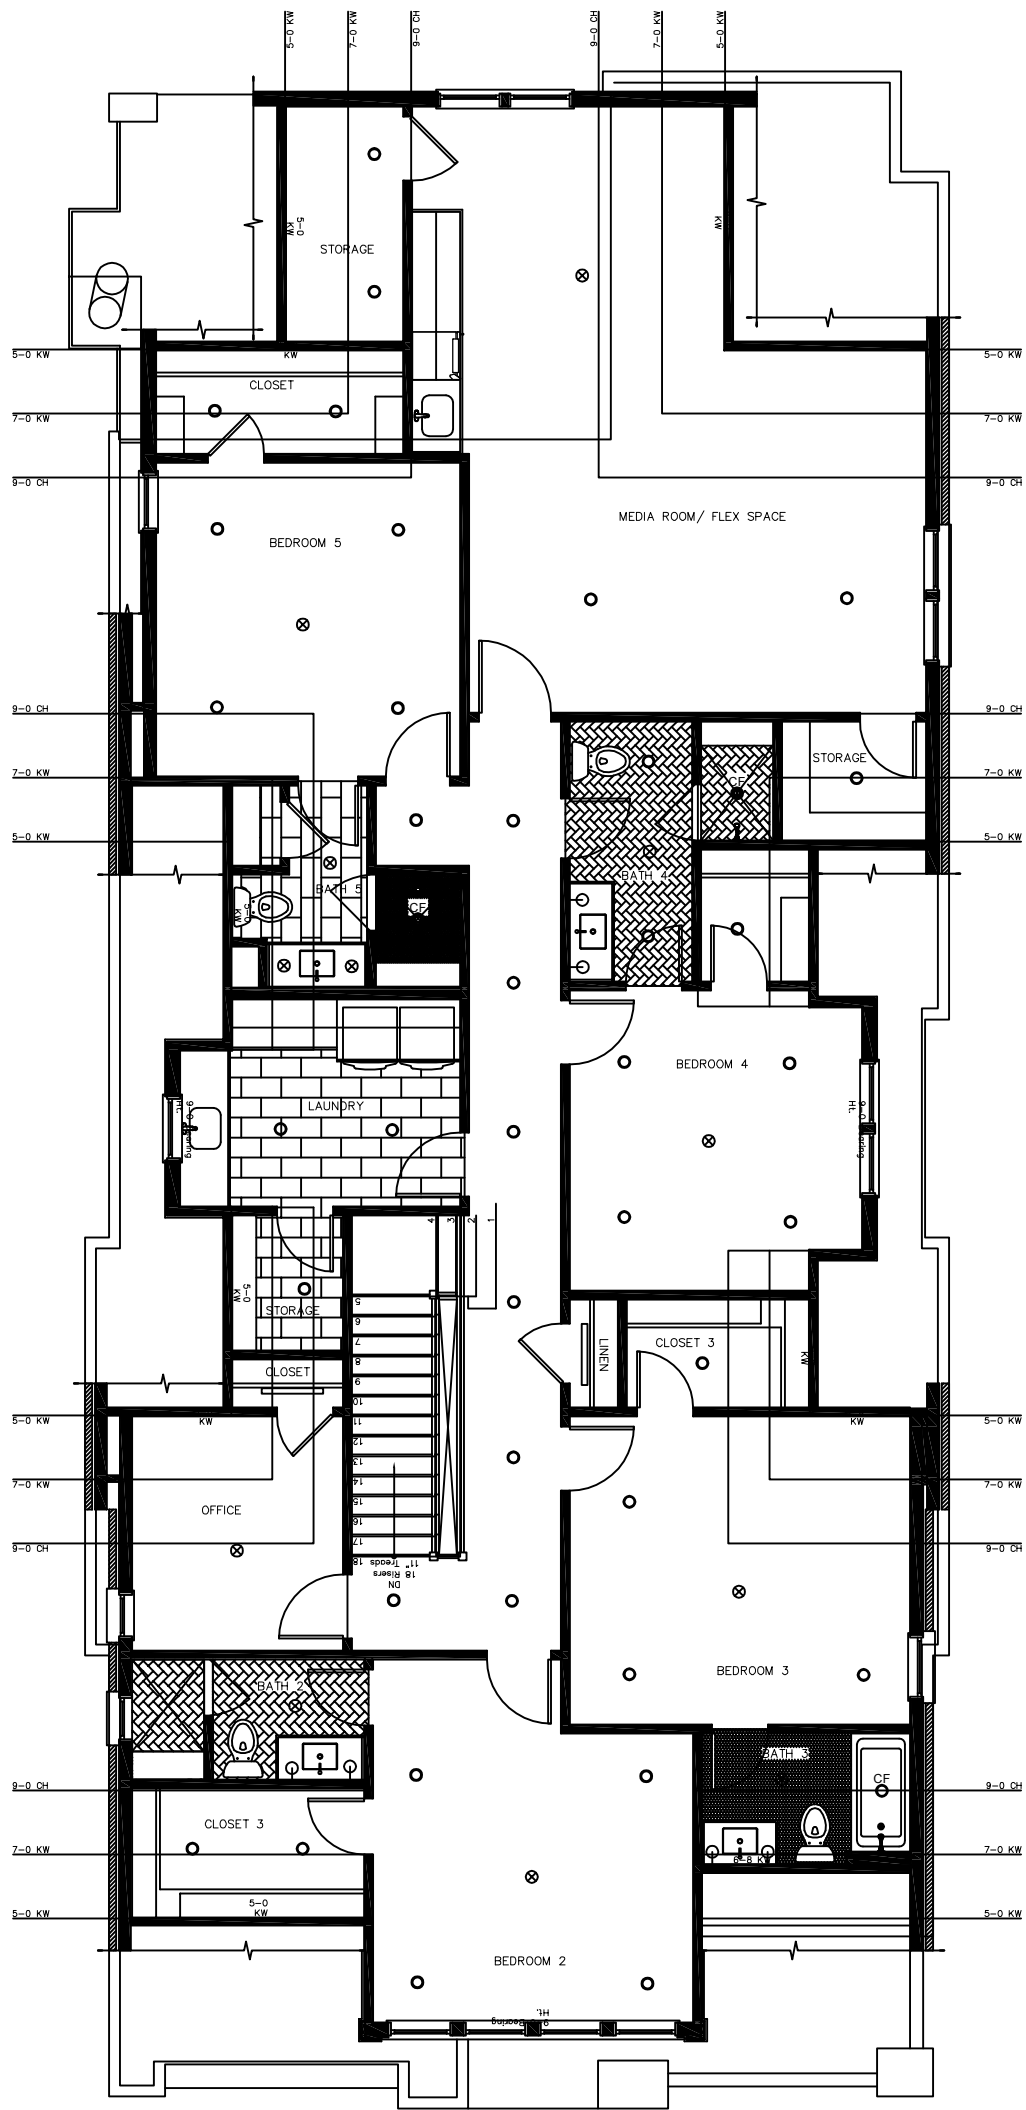

LEGEND:

- RECESSED CAN
- ⊗ DECORATIVE FIXTURE
- ⊖ WALL MOUNTED FIXTURE
- CF CAN FAN
- FLORESCENT STRIP
- ~ PULL WIRE FOR UNDER CABINET LIGHTING

1ST FLOOR LIGHTING PLAN

SCALE:  $\frac{1}{8}'' = 1'$

**LEGEND:**

- RECESSED CAN
- ⊗ DECORATIVE FIXTURE
- ⊖ WALL MOUNTED FIXTURE
- CF CAN FAN
- FLORESCENT STRIP

**2ND FLOOR LIGHTING PLAN**

SCALE:  $\frac{1}{8}'' = 1'$