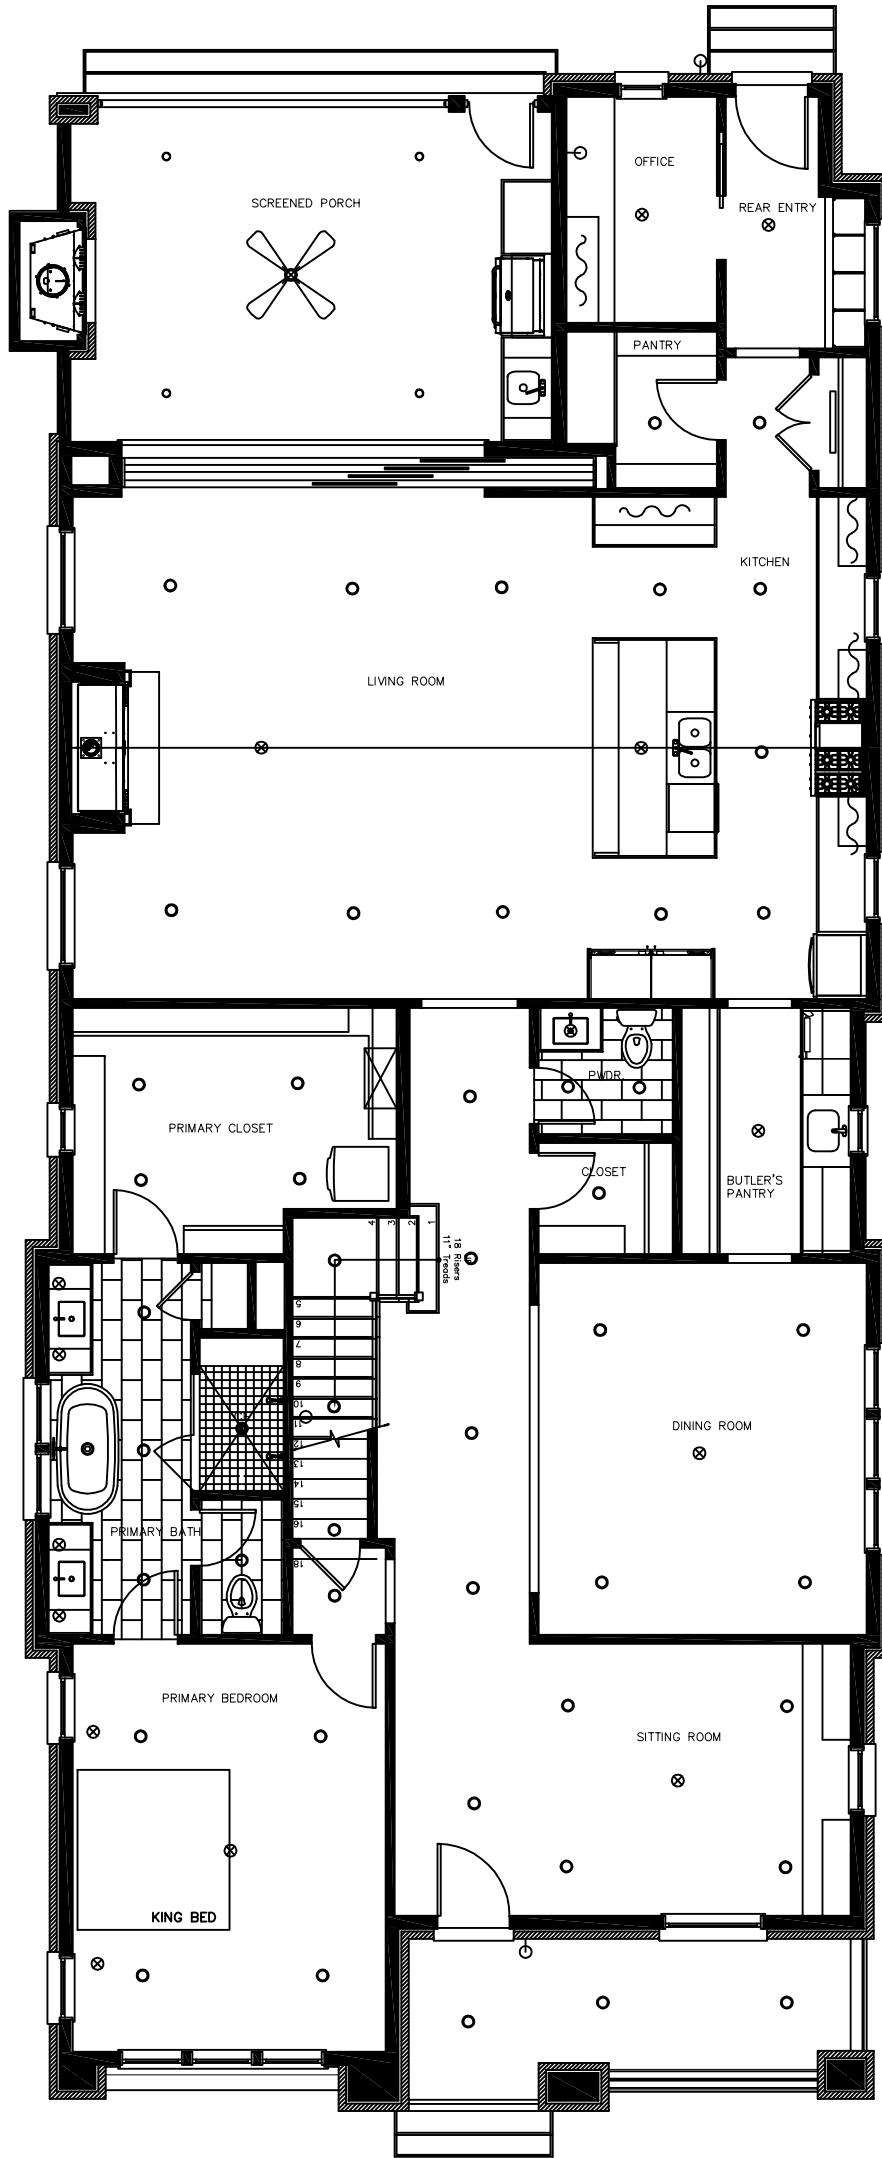

LEGEND:

- RECESSED CAN
- ⊗ DECORATIVE FIXTURE
- ⊖ WALL MOUNTED FIXTURE
- CF CAN FAN
- FLORESCENT STRIP
- ~ PULL WIRE FOR UNDER CABINET LIGHTING

1ST FLOOR LIGHTING PLAN

SCALE:  $\frac{1}{8}'' = 1'$

**LEGEND:**

- RECESSED CAN
- ⊗ DECORATIVE FIXTURE
- ⊖ WALL MOUNTED FIXTURE
- CF CAN FAN
- FLORESCENT STRIP

**2ND FLOOR LIGHTING PLAN**

SCALE:  $\frac{1}{8}'' = 1'$