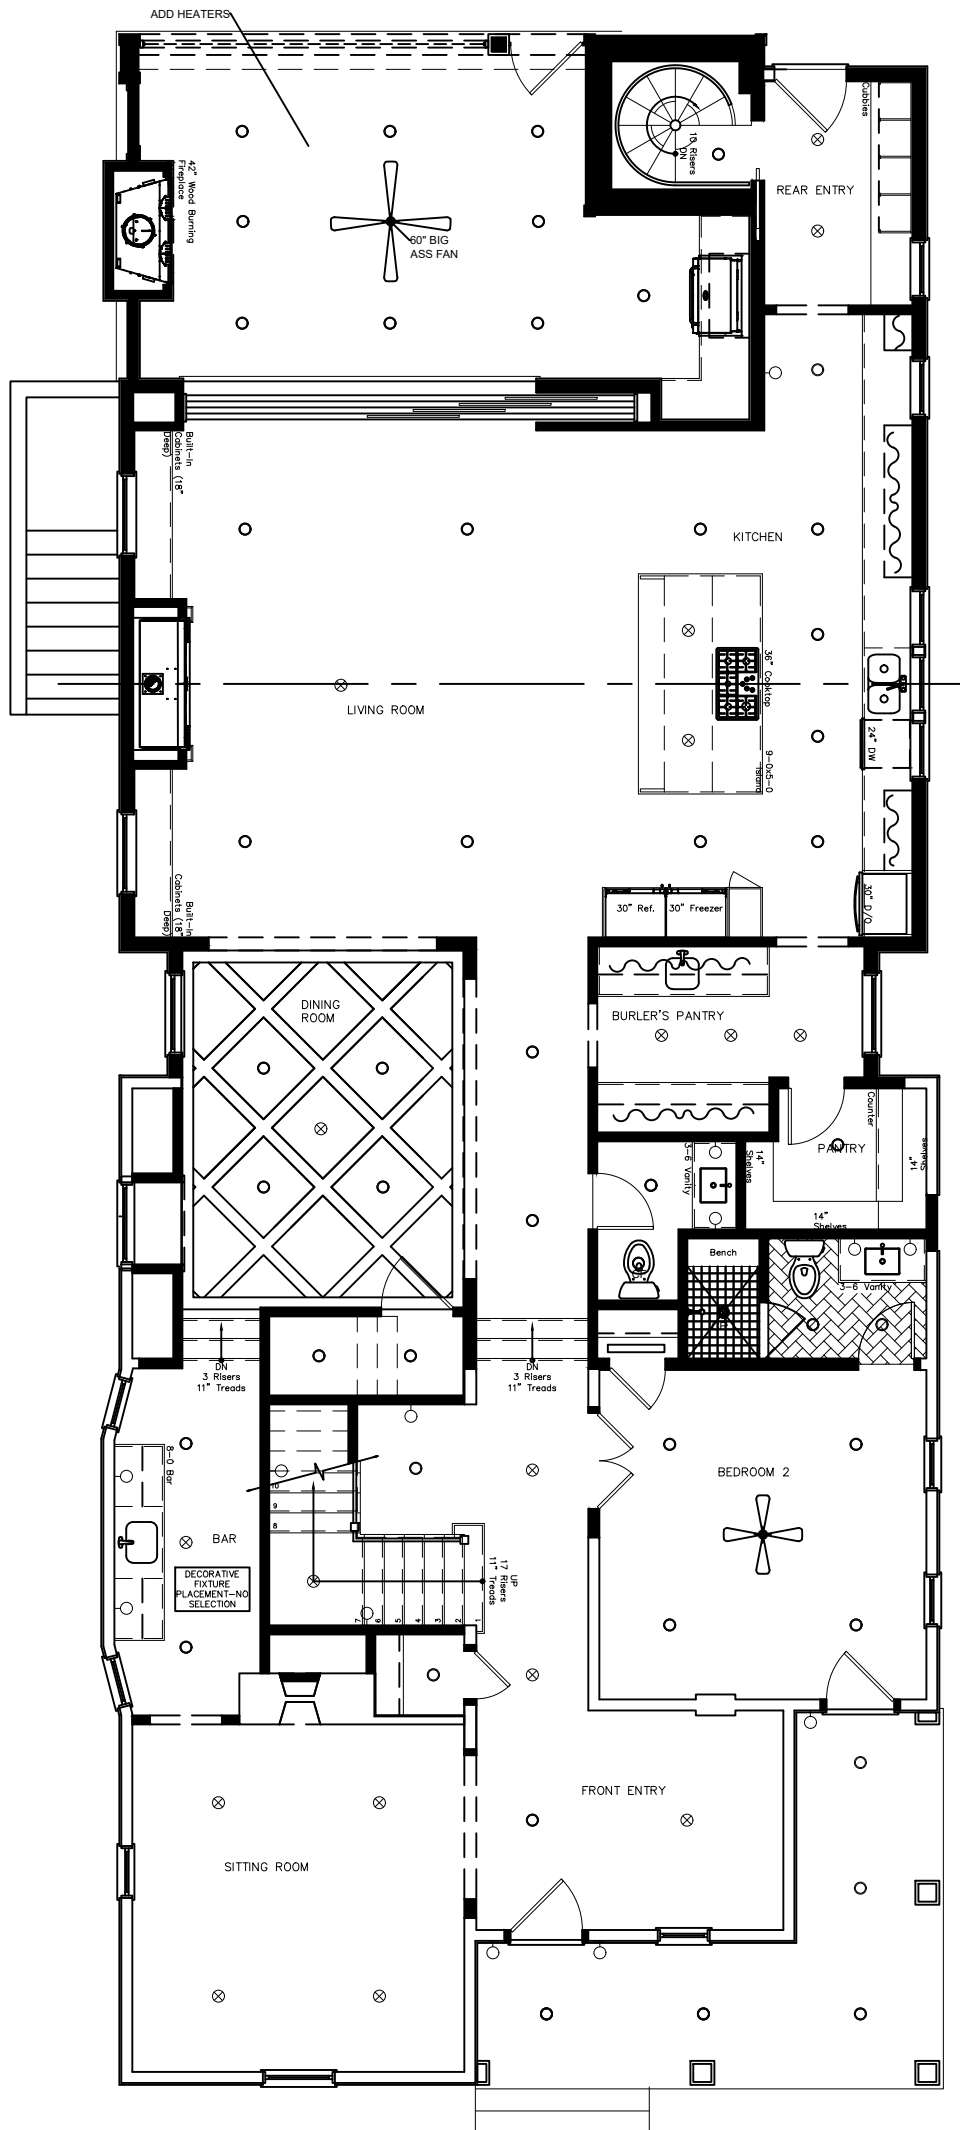

LEGEND:

- RECESSED CAN
- CF CAN FAN
- ⊗ DECORATIVE FIXTURE
- WALL MOUNT FIXTURE
- ✦ FAN W/O LIGHT KIT
- ▬ FLORESCENT LIGHT STRIP
- ~ PULL WIRE

NOTES:

ALL LIGHTING TO BE 2700K- 3000K

ALL RECESSED CANS, UNDER CABINET LIGHTING, FLORESCENT LIGHT STRIPS PER G.C.

ALL LIGHTING TO BE INSTALLED PER G.C.

1ST FLOOR LIGHTING PLAN

SCALE: $\frac{1}{8}'' = 1'$

LEGEND:

- RECESSED CAN
- /CF CAN FAN
- ⊗ DECORATIVE FIXTURE
- /H WALL MOUNT FIXTURE
- ⊗ FAN W/O LIGHT KIT
- FLORESCENT LIGHT STRIP
- ~ PULL WIRE

NOTES:

ALL LIGHTING TO BE 2700K- 3000K

ALL RECESSED CANS, UNDER CABINET LIGHTING, FLORESCENT LIGHT STRIPS PER G.C.

ALL LIGHTING TO BE INSTALLED PER G.C.

2ND FLOOR RCP
 SCALE: 1/8" = 1'