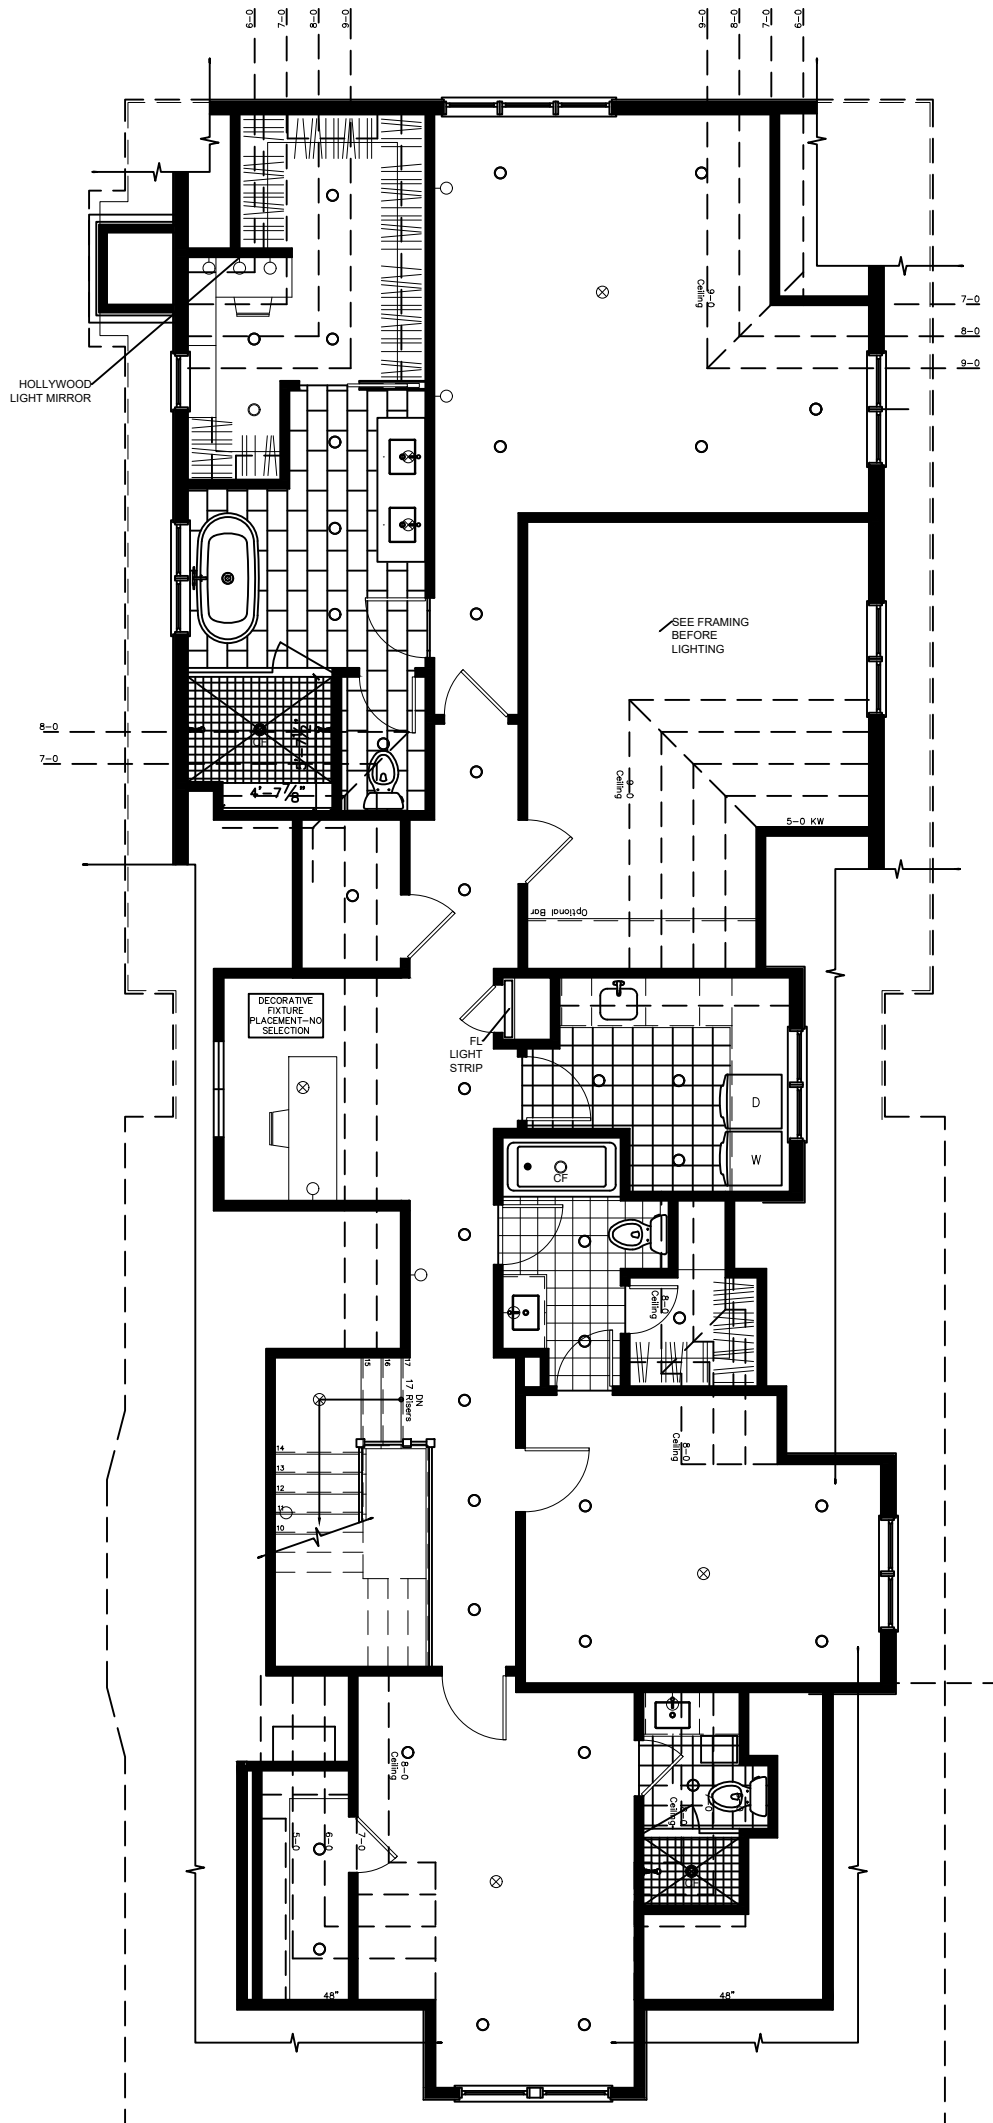

LEGEND:

- RECESSED CAN
- CF CAN FAN
- ⊗ DECORATIVE FIXTURE
- WALL MOUNT FIXTURE
- ✦ FAN W/O LIGHT KIT
- ▬ FLORESCENT LIGHT STRIP
- ~ PULL WIRE

NOTES:

ALL LIGHTING TO BE 2700K- 3000K

ALL RECESSED CANS, UNDER CABINET LIGHTING, FLORESCENT LIGHT STRIPS PER G.C.

ALL LIGHTING TO BE INSTALLED PER G.C.

1ST FLOOR LIGHTING PLAN

SCALE: $\frac{1}{8}'' = 1'$

LEGEND:

- RECESSED CAN
- /CF CAN FAN
- ⊗ DECORATIVE FIXTURE
- /H WALL MOUNT FIXTURE
- ⊗ FAN W/O LIGHT KIT
- FLORESCENT LIGHT STRIP
- ~ PULL WIRE

NOTES:

ALL LIGHTING TO BE 2700K- 3000K

ALL RECESSED CANS, UNDER CABINET LIGHTING, FLORESCENT LIGHT STRIPS PER G.C.

ALL LIGHTING TO BE INSTALLED PER G.C.

2ND FLOOR RCP
 SCALE: 1/8" = 1'