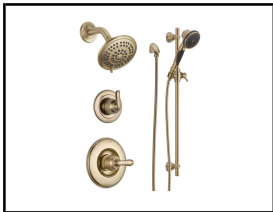

Item:	Shower Head and Hand Shower	Location:	Bathroom 2
Vendor:	Ferguson	Model No:	DSS-Linden-1401CZ
Finish:	Champagne Bronze	Quantity:	1
Model Info:	Delta Monitor 14 Series Single Function Pressure Balanced Shower System		
Cost	$901.70