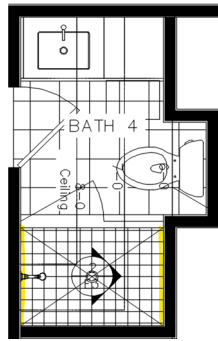

Item:	FLOOR TILE	Location:	LAUNDRY
Description:	SMUSH - ASH	Size:	12 x 12
Pattern:	STRAIGHT LAY - SEE PATTERN IMAGE	Grout:	PRISM #542 GRAYSTONE
Vendor:	HAUSTILE		
Note:	$8.60/SF - 4 WEEK LEAD TIME - 70SF - $602 APPROX