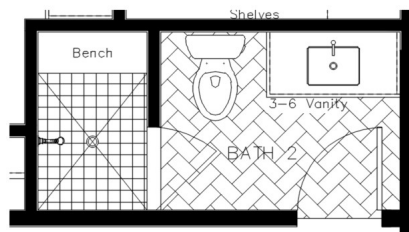

Item:	FLOOR TILE	Location:	BATH 2
Description:	SEVILLE OLIMPIA WHITE TRAVERTINE LOOK MATTE PORCELAIN TILE	Size:	3 X 12
Pattern:	HERRINGBONE - TOWARD VANITY	Grout:	PRISM #386 OYSTER GRAY
Vendor:	TILE BAR		
Note:	$8.93/SF - IN STOCK - 40SF - $357.20 APPROX