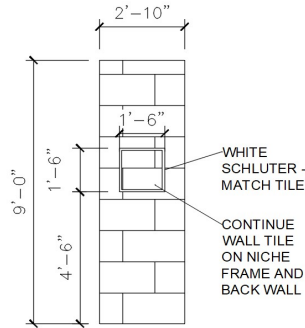

Item:	FLOOR TILE	Location:	LAUNDRY
Description:	SMUSH - ASH	Size:	12 x 12
Pattern:	STRAIGHT LAY - SEE PATTERN IMAGE	Grout:	PRISM #542 GRAYSTONE
Vendor:	HAUSTILE		
Note:	$8.60/SF - 4 WEEK LEAD TIME - 70SF - $602 APPROX