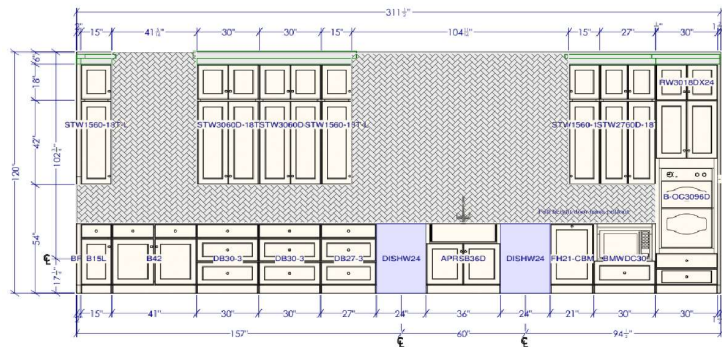

TILE

STRINGFELLOW
1006 HALYCON AVE.

Last Date Updated: 8/3/23

COLORS VARY WHEN VIEWED ON COMPUTER SCREEN OR PRINTED FROM THE ACTUAL SELECTION

Item:	FLOOR TILE	Location:	REAR ENTRY
Description:	BOHEMIAN BLACK PORCELAIN	Size:	8 X 8
Pattern:	STRAIGHT STACK - SEE IMAGE PATTERN	Grout:	PRISM #542 GRAYSTONE
Vendor:	FLOOR AND DÉCOR		
Note:	$2.29/PIECE (1 PIECE=0.43 SQFT) - IN STOCK - 50SF - $229 APPROX		

Item:	BACKSPLASH	Location:	KITCHEN
Description:	SARTO HERRINGBONE MOSAIC - BIANCA	Size:	11 X 11
Pattern:	POINT VERTICAL - SEE ATTACHED IMAGE BELOW	Grout:	PRISM #386 OYSTER GRAY
Vendor:	ANN SACKS		
Note:	$26.95/SF - IN STOCK - 120SF - $2,587.20 APPROX