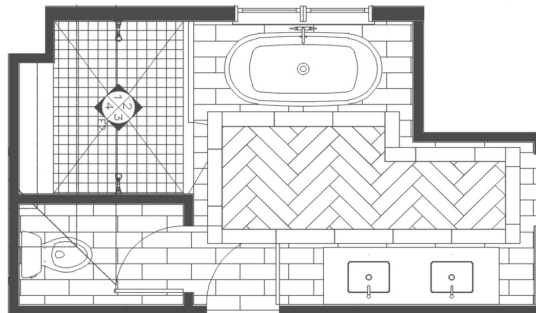

Item:	SHOWER FLOOR TILE	Location:	PRIMARY BATH
Description:	SERNE FRACTURE MOSIAC IN FRACTURE WHITE	Size:	12 X 12
Pattern:	N/A	Grout:	PRISM #544 ROLLING FOG
Vendor:	GARDEN STATE TILE		
Note:	$17.36/PIECE - 1-2 WEEK LEAD TIME - 36SF - $624.96 APPROX