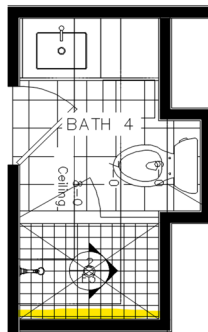

Item:	SHOWER WALL TILE	Location:	BATH 4 - LONG WALL ONLY
Description:	HIGHWATER ROSE FISH SCALE POLISHED CERAMIC WALL TILE	Size:	2 X 5
Pattern:	SEE IMAGE PATTERN - LOCATION BELOW	Grout:	PRISM #101 QUARTZ
Vendor:	TILE BAR		
Note:	$13.56/SF - IN STOCK - BACK WALL ONLY - 45SF - $610.20 APPROX