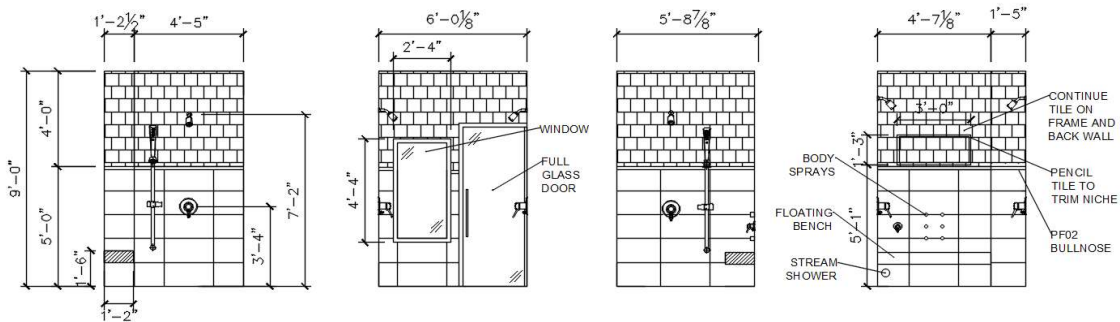

Item:	WALL TILE - BOTTOM 60" AFF	Location:	PRIMARY BATH
Description:	WHITE RECTANGLE - PF02	Size:	12 X 24
Pattern:	HORIZONTAL - STRAIGHT LAY - SEE ATTACHED DRAWING	Grout:	PRISM #544 ROLLING FOG
Vendor:	DAL TILE		
Note:	CONTINUE ON BENCH/ NICHE/ CURB		
Note:	$3.59/SF - IN STOCK - 115SF - $412.85 APPROX -- SCHLUTER TO MATCH TILE		

Item:	WALL TILE - TOP 60" AFF TO CEILING	Location:	PRIMARY BATH
Description:	MARRAKESH FRESH THYME GLOSSY	Size:	6 X 6
Pattern:	BRICK LAY - SEE ATTACHED DRAWING	Grout:	PRISM #543 DRIFTWOOD
Vendor:	GARDEN STATE TILE		
Note:	$6.62/SF - IN STOCK - 92SF - $609.04 APPROX		

Item:	SHOWER CEILING TILE	Location:	PRIMARY BATH
Description:	MARRAKESH FRESH THYME GLOSSY	Size:	6 X 6
Pattern:	BRICK LAY - SEE ATTACHED DRAWING	Grout:	PRISM #543 DRIFTWOOD
Vendor:	GARDEN STATE TILE		
Note:	$6.62/SF - IN STOCK - 36SF - $239.04 APPROX		

Item:	SHOWER NICHE TRIM - PENCIL	Location:	PRIMARY BATH
Description:	MARRAKESH FRESH THYME GLOSSY	Size:	.5 X 12
Pattern:	EDGES OF SHOWER NICHE	Grout:	PRISM #543 DRIFTWOOD
Vendor:	GARDEN STATE TILE		
Note:			

Item:	FLOOR TILE	Location:	BATH 3
Description:	HAZE SQUARE 1G97	Size:	24X24
Pattern:	STRAIGHT LAY - SEE PATTERN IMAGE	Grout:	PRISM #386 OYSTER GRAY
Vendor:	DAL TILE		
Note:	$5.37/SF - 55SF - $295.35 APPROX