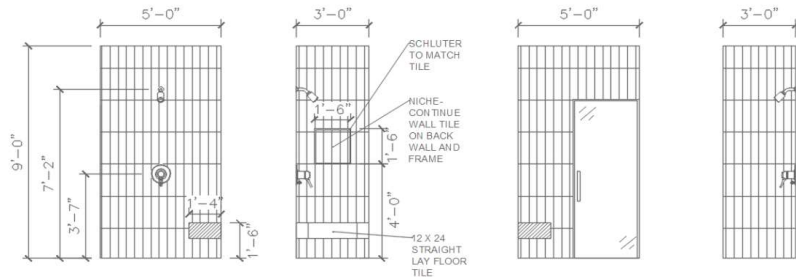

Item:	SHOWER FLOOR TILE	Location:	BATH 2
Description:	SEVILLE OLIMPIA WHITE TRAVERTINE LOOK MATTE PORCELIAN MOSIAC TILE	Size:	2 X 2
Pattern:	N/A	Grout:	PRISM #386 OYSTER GRAY
Vendor:	TILE BAR		
Note:	$18.28 - IN STOCK - 15SF - $274.20 APPROX		

Item:	BENCH TILE	Location:	BATH 2
Description:	SEVILLE OLIMPIA WHITE TRAVERTINE LOOK MATTE PORCELAIN TILE	Size:	12 X 14
Pattern:	STRAIGHT STACK - CENTER ON BENCH - SEE PATTERN IMAGE	Grout:	PRISM #386 OYSTER GRAY
Vendor:	TILE BAR		
Note:	$8.93/SF - IN STOCK - 8SF - $71.44 APPROX -- SCHLUTER TO MATCH TILE		

Item:	SHOWER WALL TILE	Location:	BATH 2
Description:	WIG WAG - GREY GLOSSY	Size:	3 X 6
Pattern:	VERTICAL STRAIGHT STACK - SEE IMAGE	Grout:	PRISM #544 ROLLING FOG
Vendor:	STONE SOURCE		
Note:	CONTINUE IN NICHE		
Note:	$14.34/SF 14 WEEKS - 144SF - $2,064.96 APPROX -- SCHLUTER TO MATCH TILE		

Item:	FLOOR TILE	Location:	PRIMARY BATH
Description:	WHITE RECTANGLE - PF02	Size:	6 X 24
Pattern:	BRICK LAY PARALLEL TO VANITY/ HERRINGBONE WITH BOARDER - SEE BELOW	Grout:	PRISM #544 ROLLING FOG
Vendor:	DAL TILE		
Note:	$6.26/SF - COMES IN - 128SF - $801.28 APPROX