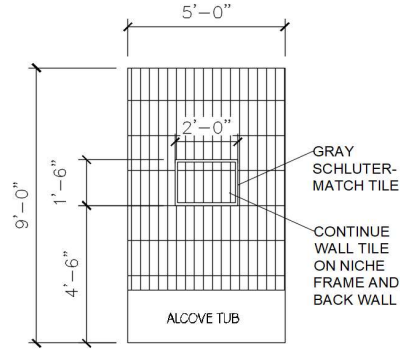

Item:	SHOWER WALL TILE	Location:	BATH 3
Description:	AURA RECTANGLE MY95	Size:	4 X 12
Pattern:	VERTICAL STRIGHT STACK	Grout:	PRISM #542 GRAYSTONE
Vendor:	DALTILE		
Note:	CONTINUE IN NICHE		
Note:	$3.04/SF - 77SF - $234.08 APPROX -- SCHLUTER TO MATCH TILE